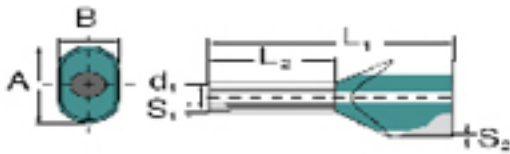

**Connecting elements
H2,5/27T ZH GR**

Weidmüller Interface GmbH & Co. KG
Klingenbergstraße 16
D-32758 Detmold
Germany
Fon: +49 5231 14-0
Fax: +49 5231 14-292083
www.weidmueller.com

- supplied loose in poly-bag
- DIN colour code
- other colour code

General ordering data

Type	H2,5/27T ZH GR
Order No.	9037660000
Version	Wire-end ferrule, Twin wire-end ferrule, 21 mm, 18 mm, grey
GTIN (EAN)	4008190493387
Qty.	100 pc(s).
Packaging	loose