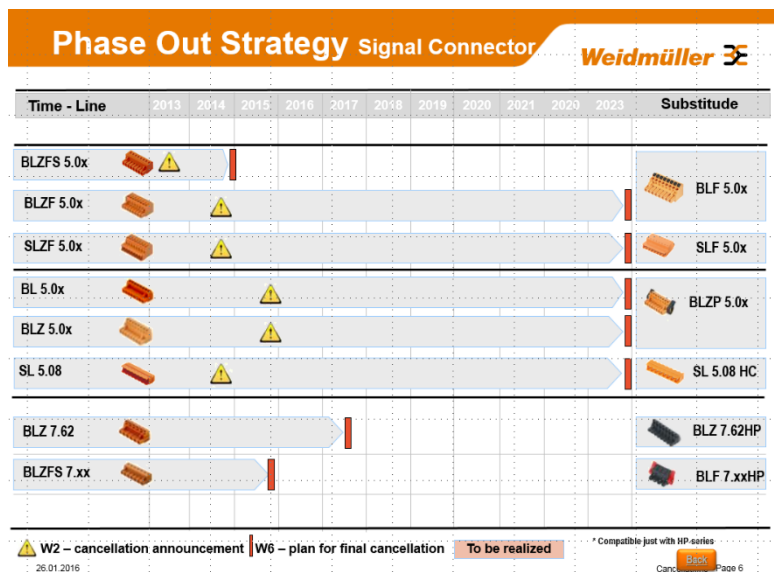

Expanding of End of life Date (EoL) for Signal Connector pitch 5.0x

Initial Situation

Weidmüller is working on a clear and long-termed phase out strategy.

Target of this strategy is:

- Guarantee acceptable selling prices based on a competitive manufacturing cost level
- Providing the market with suitable focus products with clear benefits in comparison to the competition
- Increasing the transparency of the product portfolio
- Increasing the volumes of the focus products and the scale effects at the production lines of these components
- Reduction of opportunity costs (e.g. stock, marketing and administration costs)

Till today we set all effected articles to the SAP status "W2" (article planned for cancellation), we will use this procedure also in the future for other cancellation, too.

This means that these articles will still be ready to order but there will be an automated created cancellation reminder by SAP.

New End of life Date:

For a few articles, we figured out, that our customer need more time to change to the follow up article. We made the decision that for the product families

- BL 5.0x
- BLZ 5.0x
- BLZF 5.0x
- SL 5.08
- SLZF 5.08

the date of the final cancellation was postponed to the end of 2023. This is also the last date to place an order.

Last time buy pulled in and updated to 7/30/23.