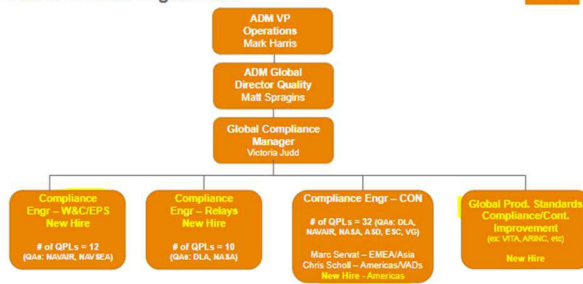

1. Completed the creation of QPL training modules. **Completed 10/25/2021.**
2. TE Connectivity ADM established a center-led MIL-SPEC Compliance Team that will be responsible for leading all compliance efforts for the business unit's QPL'd products. **Completed 9/24/2021.**

ADM QPL Team Organization