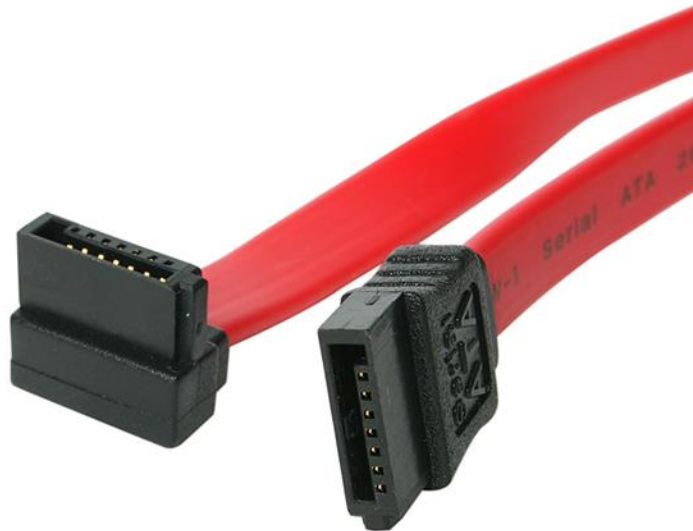

## 18in SATA to Right Angle SATA Serial ATA Cable

Product ID: SATA18RA1

The SATA18RA1 Right Angle (90-degree) SATA Cable features a standard (straight) SATA receptacle as well as a right-angled SATA receptacle, providing a simple 18-inch connection to a Serial ATA drive, with full SATA 3.0 bandwidth support of up to 6Gbps when used with SATA 3.0 compliant drives.

The right-angled SATA connection enables you to plug in your Serial ATA hard drive in hard to reach areas or tight spaces, while the low profile and flexible design of the cable improves airflow and reduces clutter in your computer case, helping to keep the case clean and cool.

Constructed of only top quality materials and designed for optimum performance and reliability this 18" SATA cable is backed by our lifetime warranty.

As an alternative, StarTech.com also offers an [18in Left Angle SATA cable](#) (SATA18LA1), which provides the same simple installation as this right angled SATA cable, but allows the cable to connect to the SATA drive from the opposite direction.

	Warranty	Lifetime
<b>Hardware</b>	Cable Jacket Type	PVC - Polyvinyl Chloride
<b>Performance</b>	Type and Rate	SATA III (6 Gbps)
<b>Connector(s)</b>	Connector A	1 - SATA (7 pin, Data) Receptacle
	Connector B	1 - SATA (7 pin, Data) Receptacle
<b>Physical Characteristics</b>	Cable Length	18 in [457.2 mm]
	Color	Red
	Connector Style	Straight to Right Angle
	Product Weight	0 lb [0 kg]
<b>Packaging Information</b>	Shipping (Package) Weight	0 lb [0 kg]
<b>What's in the Box</b>	Included in Package	1 - 18in SATA to Right Angle SATA Serial ATA Cable