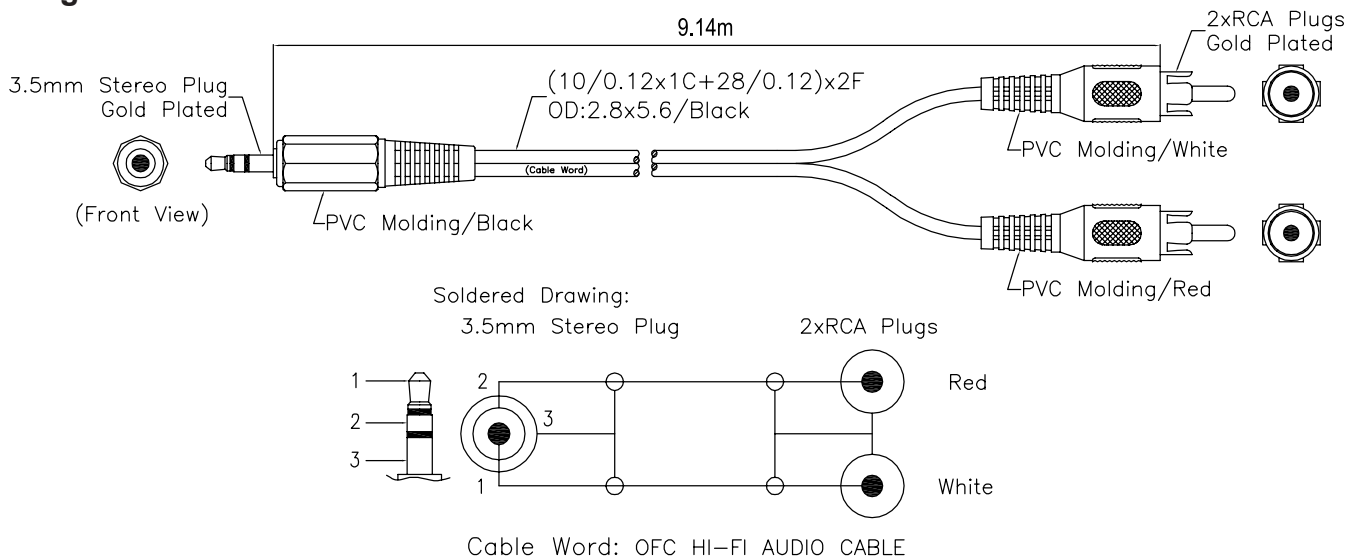

# 3.5mm Stereo Plug to Dual RCA Plugs

## Specifications

Connector Type A : 3.5mm Stereo Phone Plug  
 Connector Type B : RCA Plug × 2  
 Jacket Colour : Black  
 Cable Length : 9.14m (30ft)

## Diagram

Dimensions : Millimetres

## Part Number Table

Description	Part Number
3.5mm Stereo Plug to Dual RCA Plugs	24-16414

**Important Notice :** This data sheet and its contents (the "Information") belong to the members of the AVNET group of companies (the "Group") or are licensed to it. No licence is granted for the use of it other than for information purposes in connection with the products to which it relates. No licence of any intellectual property rights is granted. The Information is subject to change without notice and replaces all data sheets previously supplied. The Information supplied is believed to be accurate but the Group assumes no responsibility for its accuracy or completeness, any error in or omission from it or for any use made of it. Users of this data sheet should check for themselves the Information and the suitability of the products for their purpose and not make any assumptions based on information included or omitted. Liability for loss or damage resulting from any reliance on the Information or use of it (including liability resulting from negligence or where the Group was aware of the possibility of such loss or damage arising) is excluded. This will not operate to limit or restrict the Group's liability for death or personal injury resulting from its negligence. Multicomp Pro is the registered trademark of Premier Farnell Limited 2019.