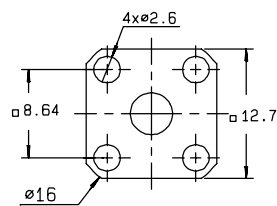

STRAIGHT FEMALE FLANGE RECEPTACLES (Extended dielectric) - STRAIGHT TERMINAL

Fig. 1

Fig. 2

Part number (gold)	Part number (passivated)	Fig.	Dimensions (mm)		Captive center contact	Cut out	Note
			A	B			
R125 512 000	R125 512 001	1	14.3	3.2	yes	P04	square flange
R125 513 000	R125 513 001	1	12.7	1.6	yes	P04	
R125 462 000	R125 462 001	2			yes	P01	2 hole flange

STRAIGHT MALE FLANGE RECEPTACLES - STRAIGHT TERMINAL

Fig. 1

Fig. 2

Part number (gold)	Part number (passivated)	Captive center contact	Cut out	Note
R125 492 000●	R125 492 001●	yes	P04	square flange
R125 484 000	R125 484 001	yes	P01	2 hole flange