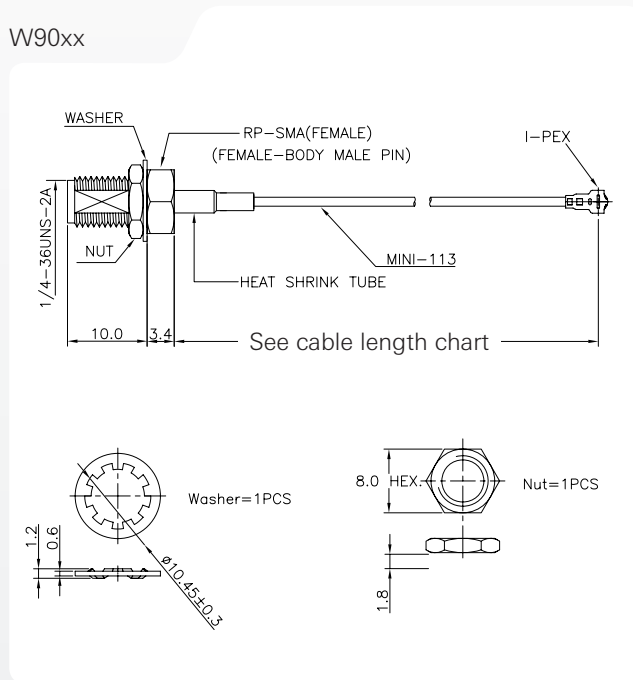

Electrical Specification @ +25°C

Note: This part number is lead-free and RoHS compliant. No additional suffix or identifier is required.

Part Number	VSWR 2.4GHz/6GHz	Insertion Loss 2.4GHz/6GHz	Cable Length (in/mm)	Connector Types
W9003	1.2/1.3	0.4dB/0.8dB	3/76	R-SMA Female to I-PEX
W9003M	1.2/1.3	0.4dB/0.8dB	3/76	SMA Female to I-PEX
W9006	1.1/1.3	0.6dB/1.1dB	6/150	R-SMA Female to I-PEX
W9006M	1.1/1.3	0.6dB/1.1dB	6/150	SMA Female to I-PEX
W9009	1.2/1.4	0.8dB/1.4dB	9/229	R-SMA Female to I-PEX
W9009M	1.2/1.4	0.8dB/1.4dB	9/229	SMA Female to I-PEX
W9011	1.2/1.2	0.9dB/1.8dB	11/280	R-SMA Female to I-PEX
W9011M	1.2/1.2	0.9dB/1.8dB	11/280	SMA Female to I-PEX
W9015	1.3/1.4	1.0db/1.9db	15/381	R-SMA Female to I-PEX
W9015M	1.3/1.4	1.0dB/1.9dB	15/381	SMA Female to I-PEX
W9020	1.3/1.5	1.1dB/2.0dB	20/508	R-SMA Female to I-PEX
W9020M	1.3/1.5	1.1dB/2.0dB	20/508	SMA Female to I-PEX
W9063B170	1.1/1.9	1.3dB/2.4dB	17/431	I-PEX to R-TNC Female

Pulse Finland Oy

Takatie 6
90440 Kempele, Finland
Tel: +358 207 935 500
Fax: +358 207 935 501
www.pulseeng.com/antennas

Cable Assembly for Wireless Application

Mechanical Dimensions

W90xx

W90xxM

Part Number	inch/mm
W9003	3/76
W9006	6/150
W9009	9/229
W9011	11/280
W9015	15/381
W9020	20/508

Part Number	inch/mm
W9003M	3/76
W9006M	6/150
W9009M	9/229
W9011M	11/280
W9015M	15/381
W9020M	20/508

Cable Assembly for Wireless Application

Mechanical Dimensions

W9063B170

Pulse Finland Oy

Takatie 6
90440 Kempele, Finland