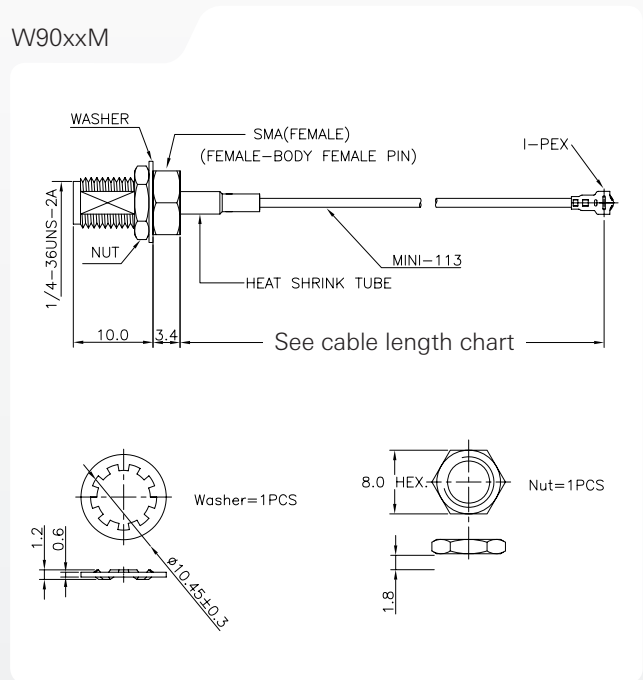

Electrical Specification @ +25°C

Note: This part number is lead-free and RoHS compliant. No additional suffix or identifier is required.

Part Number	VSWR 2.4GHz/6GHz	Insertion Loss 2.4GHz/6GHz	Cable Length (in/mm)	Connector Types
W9003	1.2/1.3	0.4dB/0.8dB	3/76	R-SMA Female to I-PEX
W9003M	1.2/1.3	0.4dB/0.8dB	3/76	SMA Female to I-PEX
W9006	1.1/1.3	0.6dB/1.1dB	6/150	R-SMA Female to I-PEX
W9006M	1.1/1.3	0.6dB/1.1dB	6/150	SMA Female to I-PEX
W9009	1.2/1.4	0.8dB/1.4dB	9/229	R-SMA Female to I-PEX
W9009M	1.2/1.4	0.8dB/1.4dB	9/229	SMA Female to I-PEX
W9011	1.2/1.2	0.9dB/1.8dB	11/280	R-SMA Female to I-PEX
W9011M	1.2/1.2	0.9dB/1.8dB	11/280	SMA Female to I-PEX
W9015	1.3/1.4	1.0db/1.9db	15/381	R-SMA Female to I-PEX
W9015M	1.3/1.4	1.0dB/1.9dB	15/381	SMA Female to I-PEX
W9020	1.3/1.5	1.1dB/2.0dB	20/508	R-SMA Female to I-PEX
W9020M	1.3/1.5	1.1dB/2.0dB	20/508	SMA Female to I-PEX
W9063B170	1.1/1.9	1.3dB/2.4dB	17/431	I-PEX to R-TNC Female

Pulse Finland Oy

Takatie 6
90440 Kempele, Finland
Tel: +358 207 935 500
Fax: +358 207 935 501
www.pulseeng.com/antennas

Cable Assembly for Wireless Application

Mechanical Dimensions

W90xx

W90xxM

Part Number	inch/mm
W9003	3/76
W9006	6/150
W9009	9/229
W9011	11/280
W9015	15/381
W9020	20/508

Part Number	inch/mm
W9003M	3/76
W9006M	6/150
W9009M	9/229
W9011M	11/280
W9015M	15/381
W9020M	20/508

Cable Assembly for Wireless Application

Mechanical Dimensions

W9063B170

Pulse Finland Oy

Takatie 6
90440 Kempele, Finland