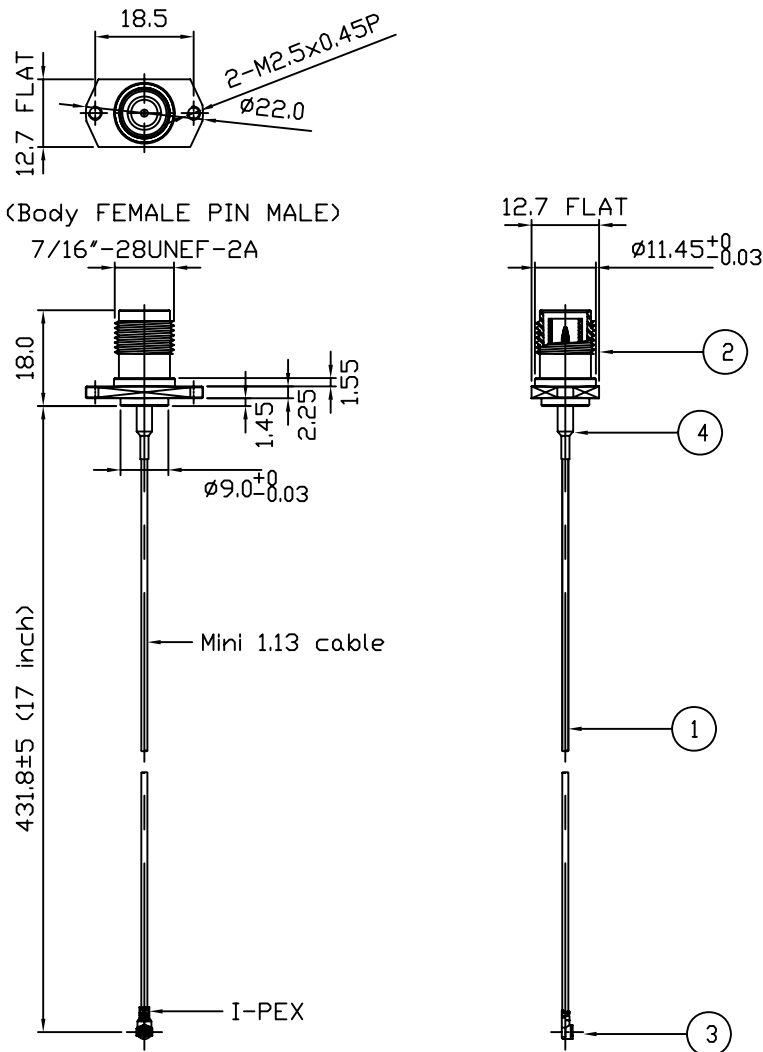

Cable Assembly for Wireless Application

Features

- Low Insertion Loss and low VSWR
- Various connector type
- Various cable length from 3 to 20 inch (76– 508 mm)

Pansize 20/bag; 500/carton

Dimensions: $\frac{\text{Inches}}{\text{mm}}$

Electrical Specification @ +25°C

Note: This part number is lead-free and RoHS compliant. No additional suffix or identifier is required.

Part Number	VSWR 2.4GHz/6GHz	Insertion Loss 2.4GHz/6GHz	Cable Length (in/mm)	Connector Types
W9003	1.2/1.3	0.4dB/0.8dB	3/76	R-SMA Female to I-PEX
W9003M	1.2/1.3	0.4dB/0.8dB	3/76	SMA Female to I-PEX
W9006	1.1/1.3	0.6dB/1.1dB	6/150	R-SMA Female to I-PEX
W9006M	1.1/1.3	0.6dB/1.1dB	6/150	SMA Female to I-PEX
W9009	1.2/1.4	0.8dB/1.4dB	9/229	R-SMA Female to I-PEX
W9009M	1.2/1.4	0.8dB/1.4dB	9/229	SMA Female to I-PEX
W9011	1.2/1.2	0.9dB/1.8dB	11/280	R-SMA Female to I-PEX
W9011M	1.2/1.2	0.9dB/1.8dB	11/280	SMA Female to I-PEX
W9015	1.3/1.4	1.0db/1.9db	15/381	R-SMA Female to I-PEX
W9015M	1.3/1.4	1.0dB/1.9dB	15/381	SMA Female to I-PEX
W9020	1.3/1.5	1.1dB/2.0dB	20/508	R-SMA Female to I-PEX
W9020M	1.3/1.5	1.1dB/2.0dB	20/508	SMA Female to I-PEX
W9063B170	1.1/1.9	1.3dB/2.4dB	17/431	I-PEX to R-TNC Female

Pulse Finland Oy

Takatie 6
90440 Kempele, Finland
Tel: +358 207 935 500
Fax: +358 207 935 501
www.pulseeng.com/antennas

Cable Assembly for Wireless Application

Mechanical Dimensions

W90xx

W90xxM

Part Number	inch/mm
W9003	3/76
W9006	6/150
W9009	9/229
W9011	11/280
W9015	15/381
W9020	20/508

Part Number	inch/mm
W9003M	3/76
W9006M	6/150
W9009M	9/229
W9011M	11/280
W9015M	15/381
W9020M	20/508

Cable Assembly for Wireless Application

Mechanical Dimensions

W9063B170

Pulse Finland Oy

Takatie 6
90440 Kempele, Finland