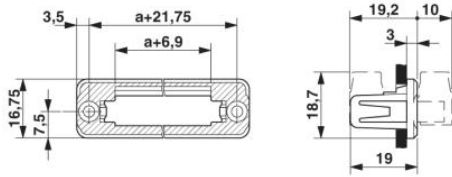

Technical data	
Dimensions	
Pitch	5.08 mm
Dimension a	30.48 mm
General	
Range of articles	IC-DFR

Insulating material group	I
Nominal cross section	2.5 mm ²
Insulating material	PA
Inflammability class according to UL 94	V0
Number of positions	7

Certificates / Approvals

Certification

Certifications applied for:

Certification Ex:

Accessories

Item	Designation	Description
------	-------------	-------------

Assembly

0708263	DFK-MSTB-SS	Screw set, for securing the header to the device wall, consists of an M3 x 10 screw, with a spring washer and a nut
---------	-------------	---

General

1825556	IC 2,5/ 7-STGF-5,08	Plug component, Nominal current: 12 A, Rated voltage (III/2): 320 V, Number of positions: 7, Pitch: 5.08 mm, Connection method: Screw connection, Color: green, Contact surface: Tin
---------	---------------------	--

Drawings

Drilling plan/solder pad geometry

Dimension b: 10.84 mm + (no. of pos. x 5.08 mm)
 Dimension c: Dim. b + 5.83 mm

Dimensioned drawing

Address

PHOENIX CONTACT Deutschland GmbH
Flachmarktstr. 8
32825 Blomberg, Germany
Phone +49 5235 3 12000
Fax +49 5235 3 41200
<http://www.phoenixcontact.com>