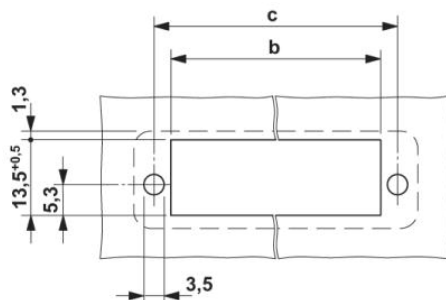

Technical data	
Dimensions	
Pitch	5.08 mm
Dimension a	30.48 mm
General	
Range of articles	IC-DFR

Insulating material group	I
Nominal cross section	2.5 mm ²
Insulating material	PA
Inflammability class according to UL 94	V0
Number of positions	7

Certificates / Approvals

Certification

Certifications applied for:

Certification Ex:

Accessories

Item	Designation	Description
------	-------------	-------------

Assembly

0708263	DFK-MSTB-SS	Screw set, for securing the header to the device wall, consists of an M3 x 10 screw, with a spring washer and a nut
---------	-------------	---

General

1825556	IC 2,5/ 7-STGF-5,08	Plug component, Nominal current: 12 A, Rated voltage (III/2): 320 V, Number of positions: 7, Pitch: 5.08 mm, Connection method: Screw connection, Color: green, Contact surface: Tin
---------	---------------------	--

Drawings

Drilling plan/solder pad geometry

Dimension b: 10.84 mm + (no. of pos. x 5.08 mm)
 Dimension c: Dim. b + 5.83 mm

Dimensioned drawing

Address

PHOENIX CONTACT Deutschland GmbH
Flachmarktstr. 8
32825 Blomberg, Germany
Phone +49 5235 3 12000
Fax +49 5235 3 41200
<http://www.phoenixcontact.com>