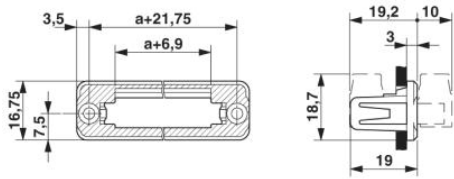

Technical data	
Dimensions	
Pitch	5.08 mm
Dimension a	66.04 mm
General	
Range of articles	IC-DFR

Insulating material group	I
Nominal cross section	2.5 mm ²
Insulating material	PA
Inflammability class according to UL 94	V0
Number of positions	14

Certificates / Approvals

Certification

Certifications applied for:

Certification Ex:

Accessories

Item	Designation	Description
------	-------------	-------------

Assembly

0708263	DFK-MSTB-SS	Screw set, for securing the header to the device wall, consists of an M3 x 10 screw, with a spring washer and a nut
---------	-------------	---

General

1825624	IC 2,5/14-STGF-5,08	Plug component, Nominal current: 12 A, Rated voltage (III/2): 320 V, Number of positions: 14, Pitch: 5.08 mm, Connection method: Screw connection, Color: green, Contact surface: Tin
---------	---------------------	---

Drawings

Drilling plan/solder pad geometry

Dimension b: 10.84 mm + (no. of pos. x 5.08 mm)
 Dimension c: Dim. b + 5.83 mm

Dimensioned drawing

Address

PHOENIX CONTACT Deutschland GmbH
Flachmarktstr. 8
32825 Blomberg, Germany
Phone +49 5235 3 12000
Fax +49 5235 3 41200
<http://www.phoenixcontact.com>