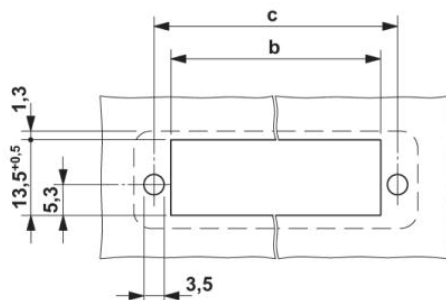

Technical data	
Dimensions	
Pitch	5.08 mm
Dimension a	66.04 mm
General	
Range of articles	IC-DFR

Insulating material group	I
Nominal cross section	2.5 mm ²
Insulating material	PA
Inflammability class according to UL 94	V0
Number of positions	14

Certificates / Approvals

Certification

Certifications applied for:

Certification Ex:

Accessories

Item	Designation	Description
------	-------------	-------------

Assembly

0708263	DFK-MSTB-SS	Screw set, for securing the header to the device wall, consists of an M3 x 10 screw, with a spring washer and a nut
---------	-------------	---

General

1825624	IC 2,5/14-STGF-5,08	Plug component, Nominal current: 12 A, Rated voltage (III/2): 320 V, Number of positions: 14, Pitch: 5.08 mm, Connection method: Screw connection, Color: green, Contact surface: Tin
---------	---------------------	---

Drawings

Drilling plan/solder pad geometry

Dimension b: 10.84 mm + (no. of pos. x 5.08 mm)
 Dimension c: Dim. b + 5.83 mm

Dimensioned drawing

Address

PHOENIX CONTACT Deutschland GmbH
Flachmarktstr. 8
32825 Blomberg, Germany
Phone +49 5235 3 12000
Fax +49 5235 3 41200
<http://www.phoenixcontact.com>