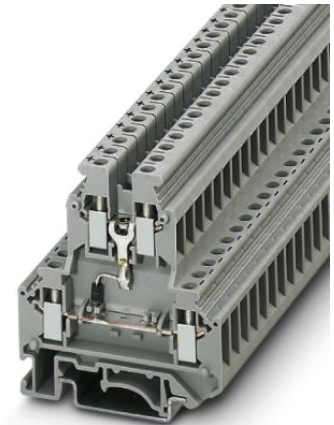

UKK 5-2R/NAMUR

Order No.: 2941662

The figure shows a similar product

<http://catalog.phoenixcontact.net/phoenix/treeViewClick.do?UID=2941662>

Double-level terminal block, with preassembled resistors

Commercial data

EAN	 4 017918 080570
sales group	A210
Pack	50 Pcs.
Customs tariff	85369010
Gross weight in pieces	0.01632 KG
Net weight per piece	0.01632 KG
Catalog page information	Page 183 (C-7-2013)

Product notes

WEEE/RoHS-compliant since:
03/19/2007