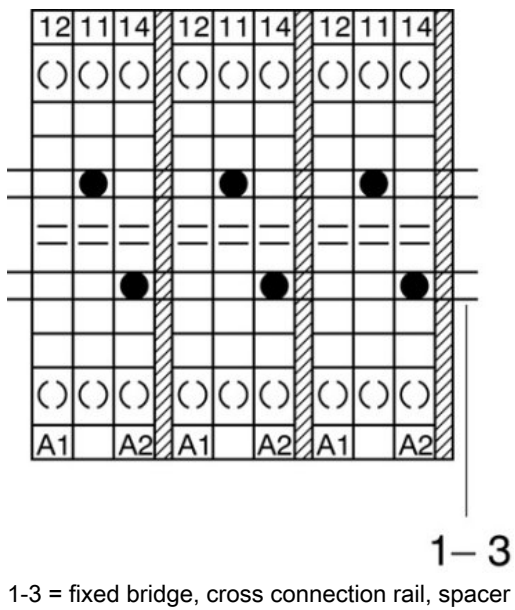

Accessories

Item	Designation	Description
------	-------------	-------------

Assembly

1201442	E/UK	End clamp, for supporting the electronic base. If mounted vertically, 2 end clamps are required in each case
0201595	FB-150 METER	Cross connection rail, for fixed bridging of identical inputs and outputs, made of Cu, nickel-plated, 1 m long
3004207	VS	Fuse modular terminal block, Color: white
2303608	ZSR	Distance piece, metal, for branches of FB-150, with screw and thrust washer

Plug/Adapter

0201647	RPS	Reducing plug, Color: gray
---------	-----	----------------------------

Drawings

Dimensioned drawing

Schematic diagram

- 1 = Coupling connector
- 2 = Coding
- 3 = Cover
- 4 = Basic termination block