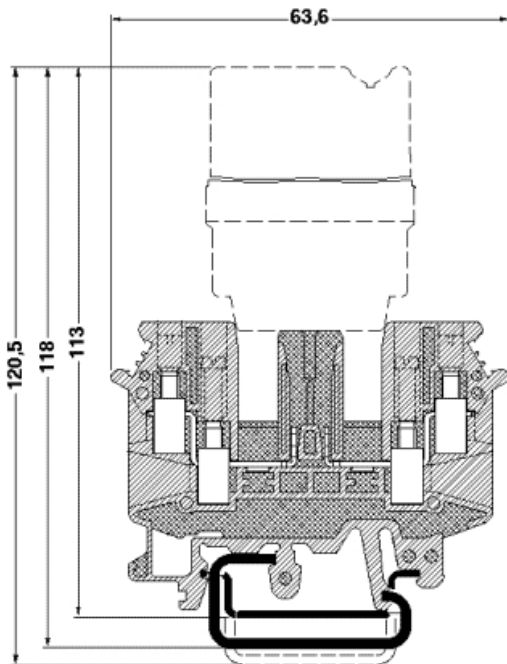

Technical data

General data

Number of positions	3
Nominal voltage U_N	400 V (voltage is determined by the coupling connector.)

Nominal current I_N	16 A (current is determined by the coupling connector.)
Color	gray
Insulating material	PA
Depth	63.6 mm
Width with lid	20.8 mm
Height with coupling plug NS 35/7,5	113 mm

Connection data

Conductor cross section solid min.	0.2 mm ²
Conductor cross section solid max.	4 mm ²
Conductor cross section stranded min.	0.2 mm ²
Conductor cross section stranded max.	4 mm ²
Conductor cross section AWG/kcmil min.	24
Conductor cross section AWG/kcmil max	12
Type of connection	Screw connection
Stripping length	7 mm
Screw thread	M3

Accessories

Item	Designation	Description
------	-------------	-------------

Assembly

1201442	E/UK	End clamp, for supporting the electronic base. If mounted vertically, 2 end clamps are required in each case
0201595	FB-150 METER	Cross connection rail, for fixed bridging of identical inputs and outputs, made of Cu, nickel-plated, 1 m long
3004207	VS	Fuse modular terminal block, Color: white
2303608	ZSR	Distance piece, metal, for branches of FB-150, with screw and thrust washer

Plug/Adapter

0201647	RPS	Reducing plug, Color: gray
---------	-----	----------------------------

Drawings

Dimensioned drawing

Schematic diagram

- 1 = Coupling connector
- 2 = Coding
- 3 = Cover
- 4 = Basic termination block