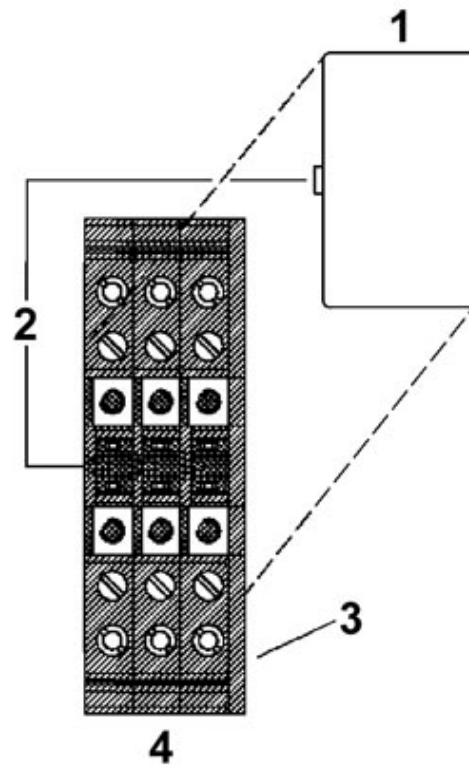

Accessories

Item	Designation	Description
------	-------------	-------------

Assembly

1201442	E/UK	End clamp, for supporting the electronic base. If mounted vertically, 2 end clamps are required in each case
0201595	FB-150 METER	Cross connection rail, for fixed bridging of identical inputs and outputs, made of Cu, nickel-plated, 1 m long
3004207	VS	Fuse modular terminal block, Color: white
2303608	ZSR	Distance piece, metal, for branches of FB-150, with screw and thrust washer

Plug/Adapter

0201647	RPS	Reducing plug, Color: gray
---------	-----	----------------------------

Drawings

Dimensioned drawing

Schematic diagram

- 1 = Coupling connector
- 2 = Coding
- 3 = Cover
- 4 = Basic termination block