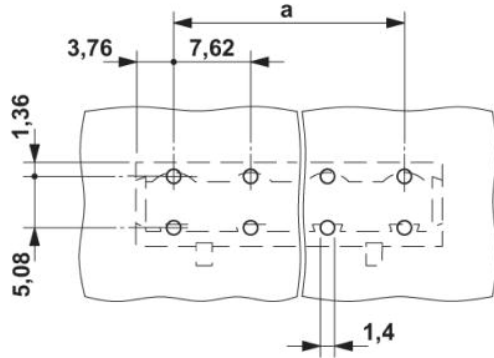

Drawings

Drilling diagram