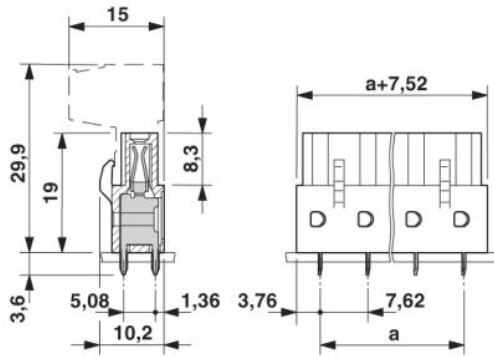

GICV 2,5/ 5-G-7,62

Order No.: 1828948

The figure shows a 10-position version of the product

<http://eshop.phoenixcontact.de/phoenix/treeViewClick.do?UID=1828948>Header, Nominal current: 12 A, Nom. voltage: 500 V, Pitch: 7.62 mm,
Number of positions: 5, Assembly: Soldering

Technical data

Dimensions / positions

Length	10.2 mm
Pitch	7.62 mm
Dimension a	30.48 mm
Number of positions	5
Pin dimensions	1,2 x 0,5

Hole diameter	1.4 mm
Technical data	
Insulating material group	I
Rated surge voltage (III/3)	6 kV
Rated surge voltage (III/2)	6 kV
Rated surge voltage (II/2)	6 kV
Rated voltage (III/2)	630 V
Rated voltage (II/2)	1000 V
Connection in acc. with standard	EN-VDE
Nominal current I_N	12 A
Nominal voltage U_N	500 V
Maximum load current	12 A
Insulating material	PA
Inflammability class acc. to UL 94	V0

Plug/Adapter

1734634	CP-MSTB	Keying profile, is inserted into the slot on the plug or inverted header, red insulating material
0201744	MPS-MT	Metal part for test connector
0201647	RPS	Reducing plug, Color: gray

Drawings

Drilling diagram

Dimensioned drawing

Address

PHOENIX CONTACT GmbH & Co. KG
Flachmarktstr. 8
32825 Blomberg, Germany
Phone +49 5235 3 00
Fax +49 5235 3 41200
<http://www.phoenixcontact.com>

© 2009 Phoenix Contact
Technical modifications reserved;