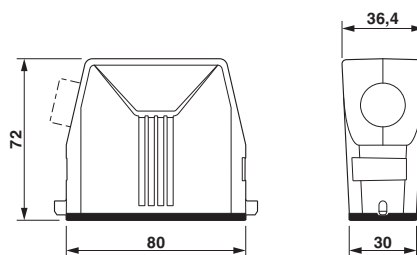

Housing - HC-STA-D25-HHFS-1STM25-ELC-AL - 1424377

Technical data

General

Cable outlet	lateral
Screw connection	none
Type of the screw connection	1x M25
Housing material	Die-cast aluminum, salt water resistant
Housing surface material	uncoated
Seal material	NBR, conductive

Environmental Product Compliance

China RoHS	Environmentally Friendly Use Period = 50
	For details about hazardous substances go to tab "Downloads", Category "Manufacturer's declaration"

Drawings

Dimensional drawing

Dimensional drawing

Classifications

eCl@ss

eCl@ss 5.1	27261200
eCl@ss 6.0	27261200
eCl@ss 7.0	27440202
eCl@ss 8.0	27440202
eCl@ss 9.0	27440202

ETIM

ETIM 5.0	EC000437
ETIM 6.0	EC000437

Approvals

Approvals