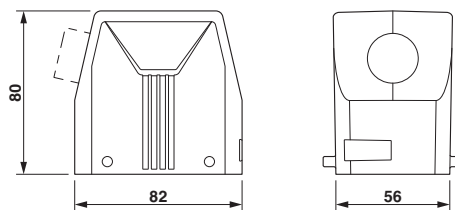

### Dimensions

Height	80 mm
Width	56 mm
Length	82 mm

### General

Screw connection	none
Type of the screw connection	1x M32
Housing material	Die-cast aluminum, salt water resistant
Housing surface material	uncoated

## Drawings

Dimensional drawing

Dimensional drawing