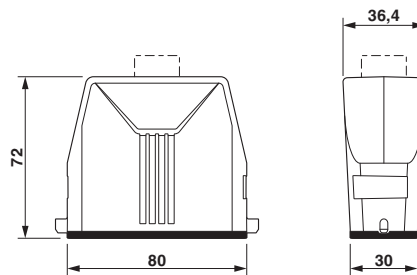

Housing - HC-STA-D25-HHFS-1TTM25-ELC-AL - 1424382

Technical data

General

Cable outlet	straight
Screw connection	none
Type of the screw connection	1x M25
Housing material	Die-cast aluminum, salt water resistant
Housing surface material	uncoated
Seal material	NBR, conductive

Environmental Product Compliance

China RoHS	Environmentally Friendly Use Period = 50
	For details about hazardous substances go to tab "Downloads", Category "Manufacturer's declaration"

Drawings

Dimensional drawing

Dimensional drawing

Classifications

eCl@ss

eCl@ss 5.1	27261200
eCl@ss 6.0	27261200
eCl@ss 7.0	27440202
eCl@ss 8.0	27440202
eCl@ss 9.0	27440202

ETIM

ETIM 5.0	EC000437
ETIM 6.0	EC000437

Approvals

Approvals