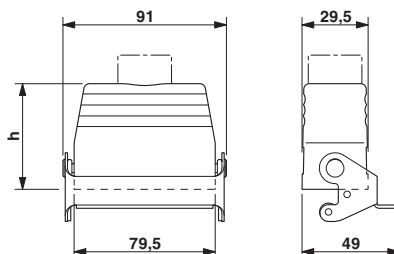

Housing - HC-D25-KML-53/O1PG16 - 1416393

Technical data

General

Type of the screw connection	1x Pg16
Housing material	Aluminum die-cast
Housing surface material	Powder-coated, gray
Material lock	Steel, galvanized

Environmental Product Compliance

China RoHS	Environmentally friendly use period: unlimited = EFUP-e
	No hazardous substances above threshold values

Drawings

Dimensional drawing

Dimensional drawing

Classifications

eCl@ss

eCl@ss 5.1	27261200
eCl@ss 6.0	27261200
eCl@ss 7.0	27440202
eCl@ss 8.0	27440202
eCl@ss 9.0	27440202

ETIM

ETIM 5.0	EC000437
ETIM 6.0	EC000437

UNSPSC

UNSPSC 13.2	31261501

Approvals

Approvals