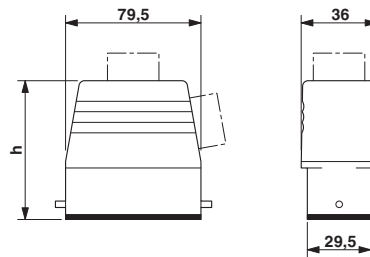

Housing - HC-D25-TFL-72/O1PG21G - 1416387

Technical data

General

Type of the screw connection	1x Pg21
Housing material	Aluminum die-cast
Housing surface material	Powder-coated, gray
Seal material	NBR

Environmental Product Compliance

China RoHS	Environmentally friendly use period: unlimited = EFUP-e
	No hazardous substances above threshold values

Drawings

Dimensional drawing

Dimensional drawing

Classifications

eCl@ss

eCl@ss 5.1	27261200
eCl@ss 6.0	27261200
eCl@ss 7.0	27440202
eCl@ss 8.0	27440202
eCl@ss 9.0	27440202

ETIM

ETIM 5.0	EC000437
ETIM 6.0	EC000437

UNSPSC

UNSPSC 13.2	31261501

Approvals

Approvals