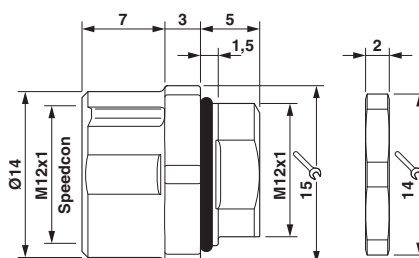

M12 SPEEDCON housing screw connection for M12 female inserts, with O-ring, for all SPEEDCON-capable THR and wave soldering contact carriers

## Technical data

## Drawings

Dimensional drawing