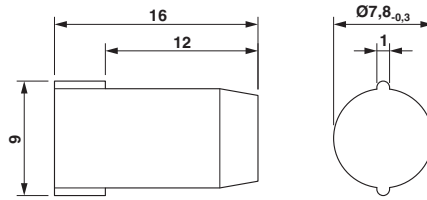

Closing cap - SEALING PLUG 8X16 RD - 1400257

Dimensional drawing

Dimensional drawing

Classifications

eCl@ss

eCl@ss 4.0	272607xx
eCl@ss 4.1	27260701
eCl@ss 5.0	27149110
eCl@ss 5.1	27149100
eCl@ss 6.0	27149100
eCl@ss 7.0	27149110
eCl@ss 8.0	27149110
eCl@ss 9.0	27144433

ETIM

ETIM 3.0	EC000451
ETIM 4.0	EC000451
ETIM 5.0	EC000451
ETIM 6.0	EC000451

UNSPSC

UNSPSC 6.01	31261502
UNSPSC 7.0901	31261502
UNSPSC 11	31261502
UNSPSC 12.01	31261502
UNSPSC 13.2	31261502