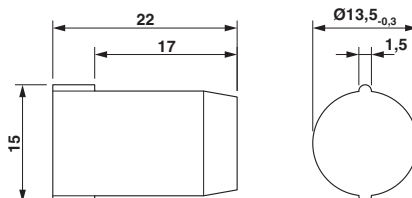

Technical data

Dimensions

Length	22 mm
--------	-------

Ambient conditions

Ambient temperature (operation)	-60 °C ... 100 °C
---------------------------------	-------------------

General

Material	PA
Thread type connection side	pluggable
Color	red
Connection	The head of the sealing plug must still be visible after mounting in the screw connection (see "after mounting" photo).

Environmental Product Compliance

China RoHS	Environmentally friendly use period: unlimited = EFUP-e
	No hazardous substances above threshold values

Closing cap - SEALING PLUG 14X22 RD - 1400270

Drawings

Dimensional drawing