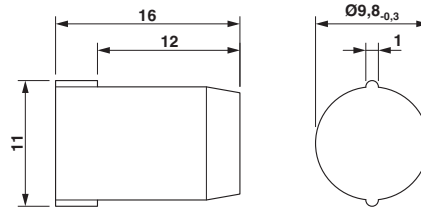

Closing cap - SEALING PLUG 10X16 RD - 1400284

Drawings

Dimensional drawing

Dimensional drawing

Classifications

eCl@ss

eCl@ss 4.0	272607xx
eCl@ss 4.1	27260701
eCl@ss 5.0	27149110
eCl@ss 5.1	27149100
eCl@ss 6.0	27149100
eCl@ss 7.0	27149110
eCl@ss 8.0	27149110
eCl@ss 9.0	27144433

ETIM

ETIM 3.0	EC000451
ETIM 4.0	EC000451
ETIM 5.0	EC000451
ETIM 6.0	EC000451

UNSPSC

UNSPSC 6.01	31261502
UNSPSC 7.0901	31261502
UNSPSC 11	31261502
UNSPSC 12.01	31261502
UNSPSC 13.2	31261502