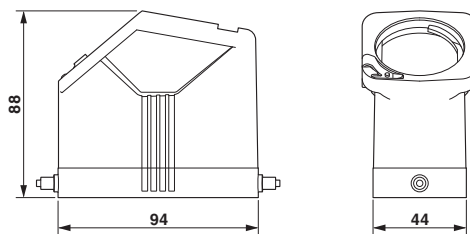

Housing - HC-EVO-B16-HHFS-EL-AL - 1411461

Technical data

General

Note	For contact inserts HC-B16, BB32, D40, DD72, HS6, M, K
Size	B16
Housing type	Sleeve housing
Locking type	for single locking latch
No. of cable outlets	1
Cable exit	straight
	lateral
Screw connection	none
Housing material	Die-cast aluminum, salt water resistant
Housing surface material	Uncoated
Connection	The sleeve base housing must be supplemented with the EVO screw connection. The EVO screw connection is available in 4 sizes. It enables the creation of a straight or a lateral cable outlet. The EVO screw connection is assembled by hand or using a pipe wrench.

Environmental Product Compliance

China RoHS	Environmentally friendly use period: unlimited = EFUP-e
	No hazardous substances above threshold values

Drawings

Dimensional drawing

Dimensional drawing

Classifications

eCl@ss

eCl@ss 5.1	27143424
eCl@ss 6.0	27143424
eCl@ss 8.0	27440202
eCl@ss 9.0	27440202