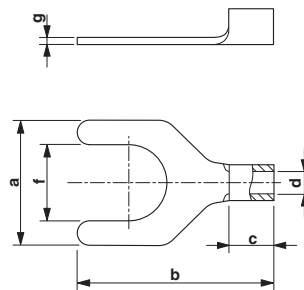

Technical data

Dimensions

| | |
|--|---------|
| Length (b) | 16 mm |
| Width (a) | 8 mm |
| Maximum stripping length | 7 mm |
| Length of insulation sleeve (c) | 4.5 mm |
| Inner dimension of the insulating collar (d) | 1.9 mm |
| Inner diameter (f) | 5.3 mm |
| Material thickness (g) | 0.75 mm |

Ambient conditions

| | |
|---------------------------------|--------|
| Ambient temperature (operation) | 110 °C |
|---------------------------------|--------|

Fork-type cable lug - C-FC 1,5/M5 - 3240140

Technical data

General

| | |
|------------------|--------------|
| Color | silver |
| Stripping length | 7 mm |
| Components | Halogen-free |
| Material | Copper |
| Coating | Tin-plated |

Drawings

Dimensional drawing