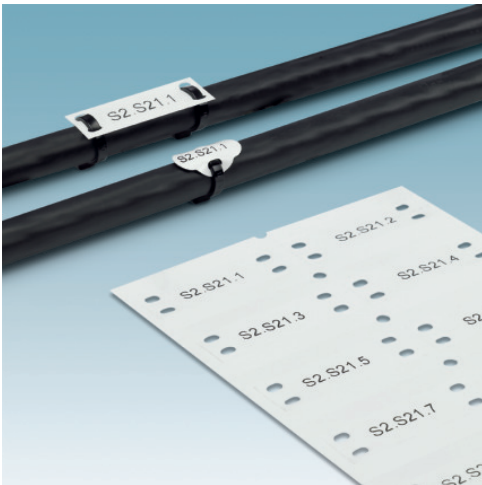

Ink ribbon

Ink ribbon - THERMOMARK-RIBBON 110 - 5145384

Ink ribbon, Length: 300000 mm, Width: 110 mm, Color: black

Cable marker - WMTB (24X8)R - 0816278

Accessories

Drawings

Feature photo

Figure may contain other products.

Feature photo

Figure may contain other products.

Feature photo

Figure may contain other products.

Feature photo

Figure may contain other products.