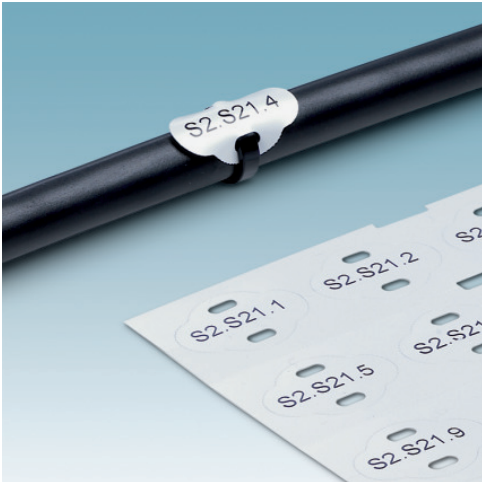

Ink ribbon

Ink ribbon - THERMOMARK-RIBBON 110 - 5145384

Ink ribbon, Length: 300000 mm, Width: 110 mm, Color: black

Cable marker - WMTB (24X8)R - 0816278

Accessories

Drawings

Feature photo

Figure may contain other products.

Feature photo

Figure may contain other products.

Feature photo

Figure may contain other products.

Feature photo

Figure may contain other products.