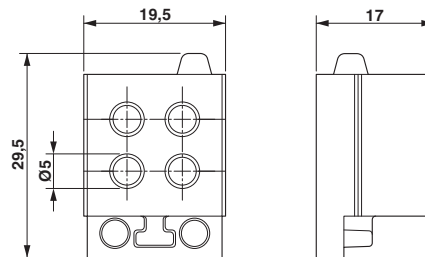

Technical data

Dimensions

External cable diameter	4x 4 mm ... 5 mm
Length	29.5 mm
Width	19.5 mm
Height	17 mm

Ambient conditions

Degree of protection	IP54
	IP55 (when using a CES-B...-SFFS-PLBK sealing frame with screw locking)
Ambient temperature (operation)	-40 °C ... 80 °C (static)

Ex Approvals

Approvals submitted

Approval details

UL Recognized 

Cable sleeve - CES-STPG-GY-4X5 - 1410136

Approvals

Drawings

Dimensioned drawing

Dimensional drawing