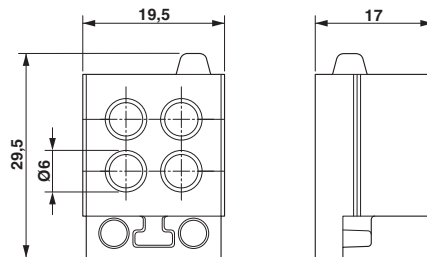

Drawings

Dimensioned drawing