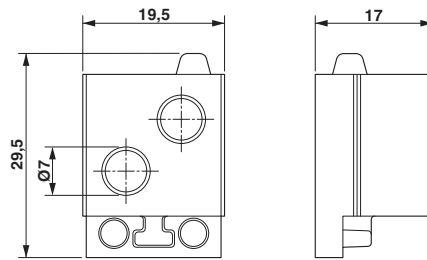

#### Dimensions

External cable diameter	2x 6 mm ... 7 mm
Length	29.5 mm
Width	19.5 mm
Height	17 mm

## Drawings

Dimensioned drawing

Dimensional drawing