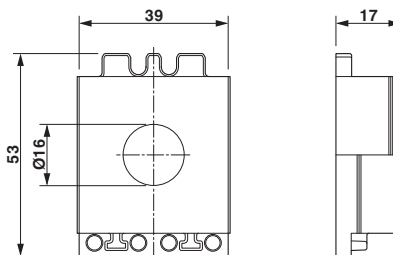

#### Dimensions

External cable diameter	1x 15 mm ... 16 mm
Length	53 mm
Width	39 mm
Height	17 mm

## Drawings

Dimensioned drawing

Dimensional drawing