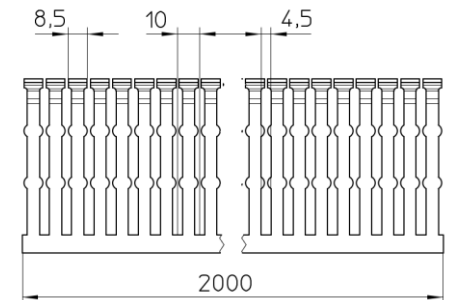

New version

Cable duct side punching & marking