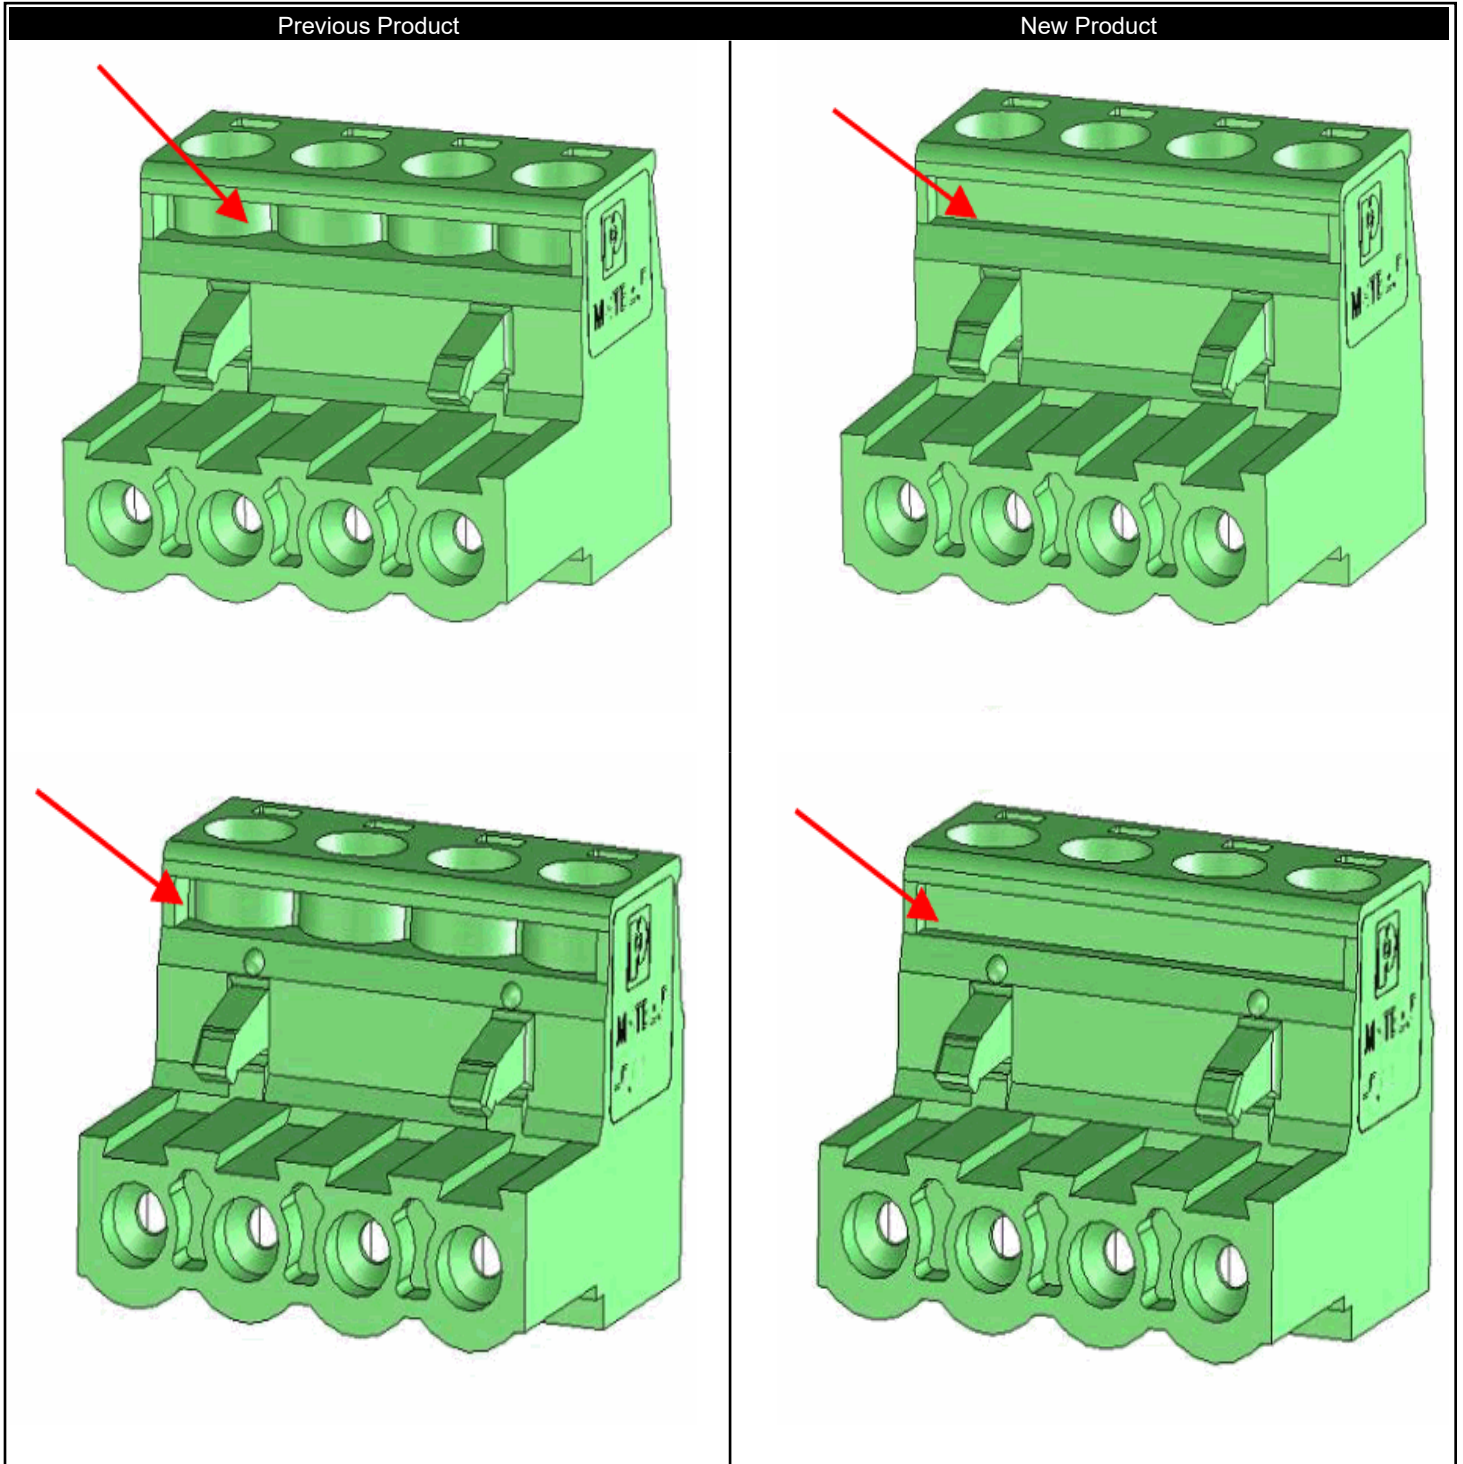

Product Change Notification