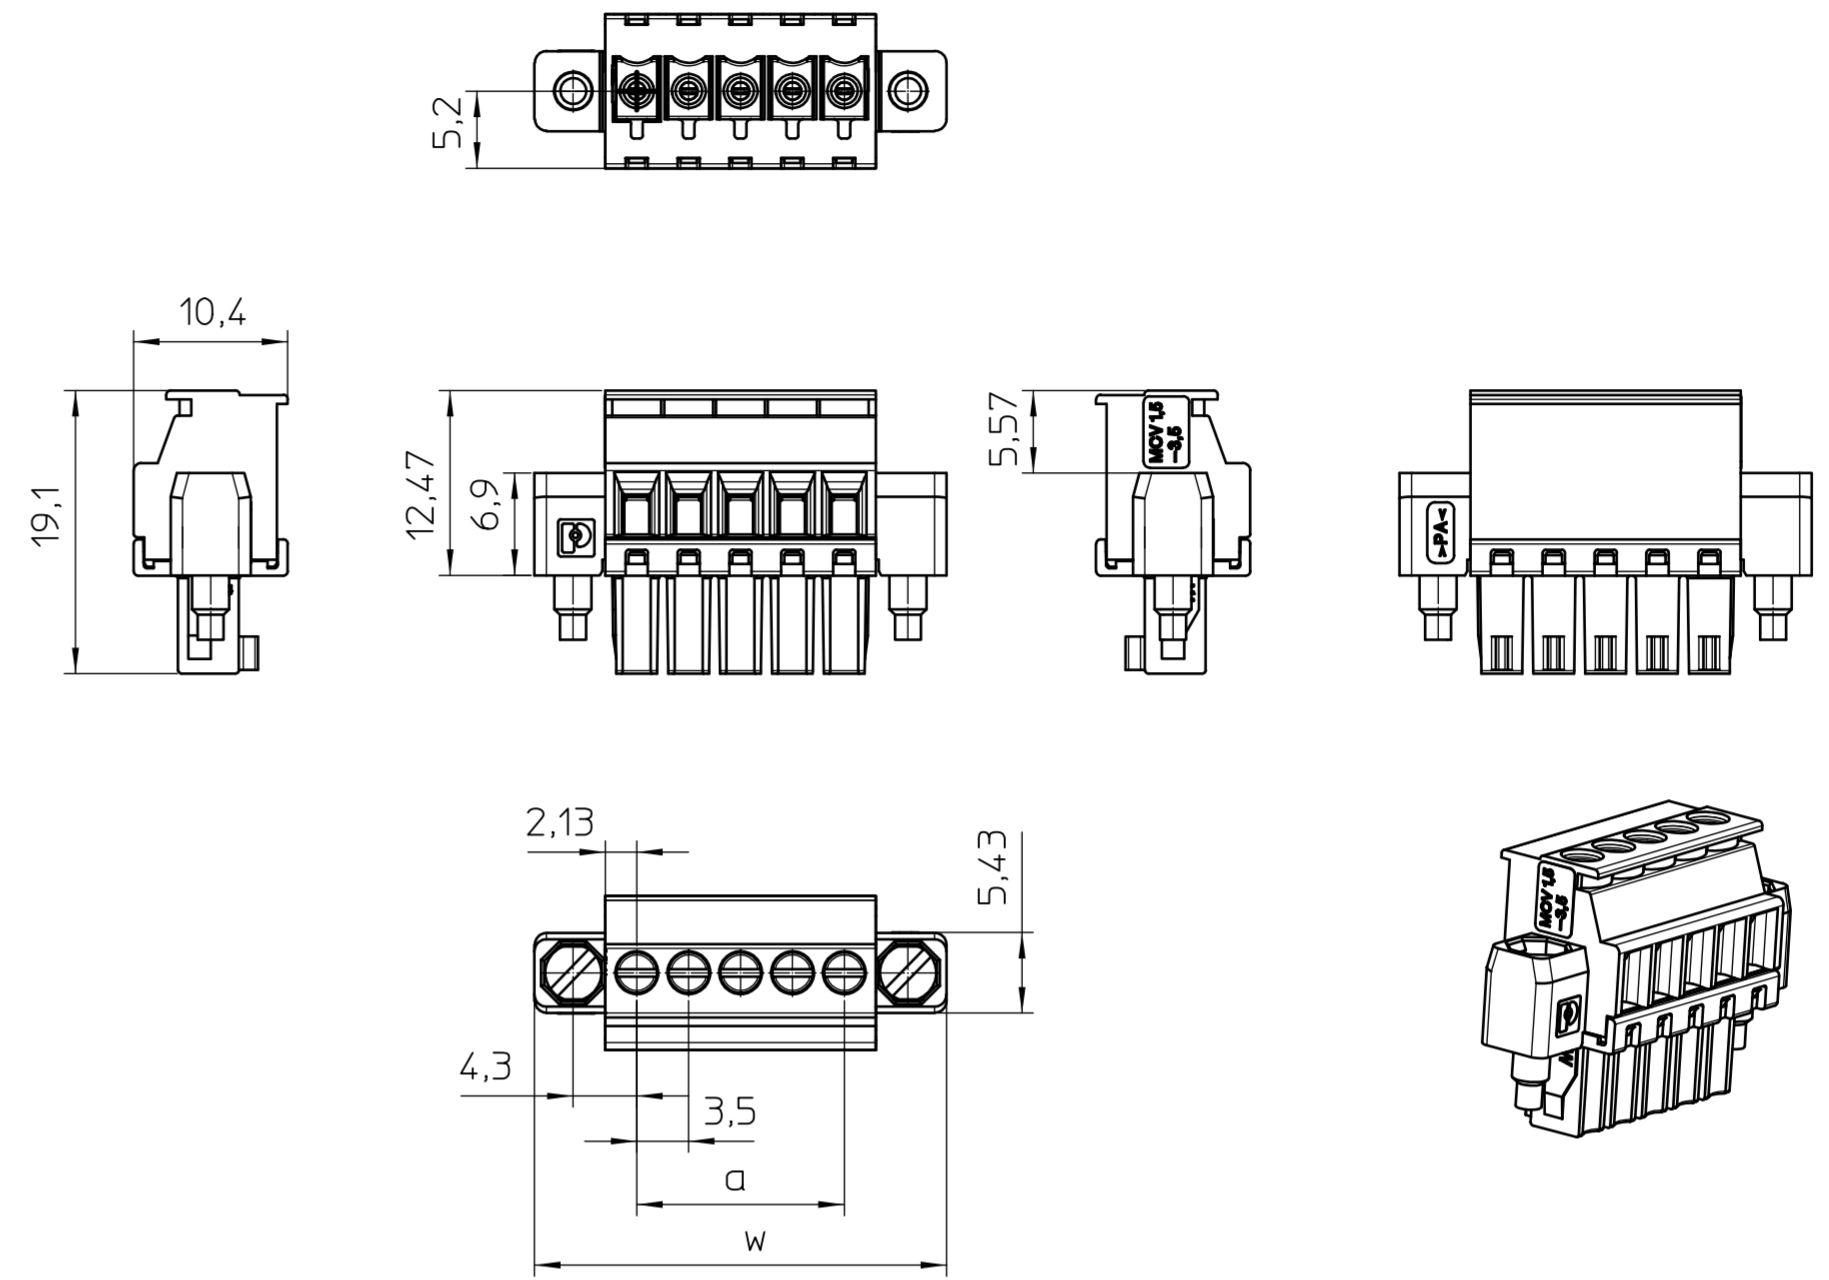

Neu / new

pos.	dim. a	dim. w
2	3,50 ±0,10	17,30 ±0,15
3	7,00 ±0,15	20,80 ±0,20
4	10,50 ±0,15	24,30 ±0,20
5	14,00 ±0,15	27,80 ±0,20
6	17,50 ±0,15	31,30 ±0,20
7	21,00 ±0,20	34,80 ±0,20
8	24,50 ±0,20	38,30 ±0,20
9	28,00 ±0,20	41,80 ±0,20
10	31,50 ±0,20	45,30 ±0,20
11	35,00 ±0,20	48,80 ±0,20
12	38,50 ±0,20	52,30 ±0,25
13	42,00 ±0,20	55,80 ±0,25
14	45,50 ±0,20	59,30 ±0,25
15	49,00 ±0,20	62,80 ±0,25
16	52,50 ±0,25	66,30 ±0,25

Transfer or duplication of this document as well as the utilisation or communication of its content are not permitted unless express consent is granted. Violations give rise to claims for damages. All rights reserved in case of patent, utility model or design patent registrations. Tolerance specifications do not include clearances inherent in the design.

Weitergabe sowie Vervielfältigung dieses Dokuments, Verwertung und Mitteilung seines Inhalts sind verboten, soweit nicht ausdrücklich gestattet. Zuwiderhandlungen verpflichten zu Schadensersatz. Alle Rechte für den Fall der Patent-, Gebrauchsmuster- oder Designeintragung vorbehalten. Bauartbedingtes Spiel ist in den Toleranzangaben nicht berücksichtigt.

- EN ISO 291 23/50

	document-no. / ri	article-no.	scale	- Simplified representation - Document excluded from change process - Linear dimensions (mm)
	01412137 / 00	-----	2:1	
	date	document-type		
	17.11.2021			
page 1	of 1	description		
		MCVW 1,5/..-STF-3,5 ALT-NEU