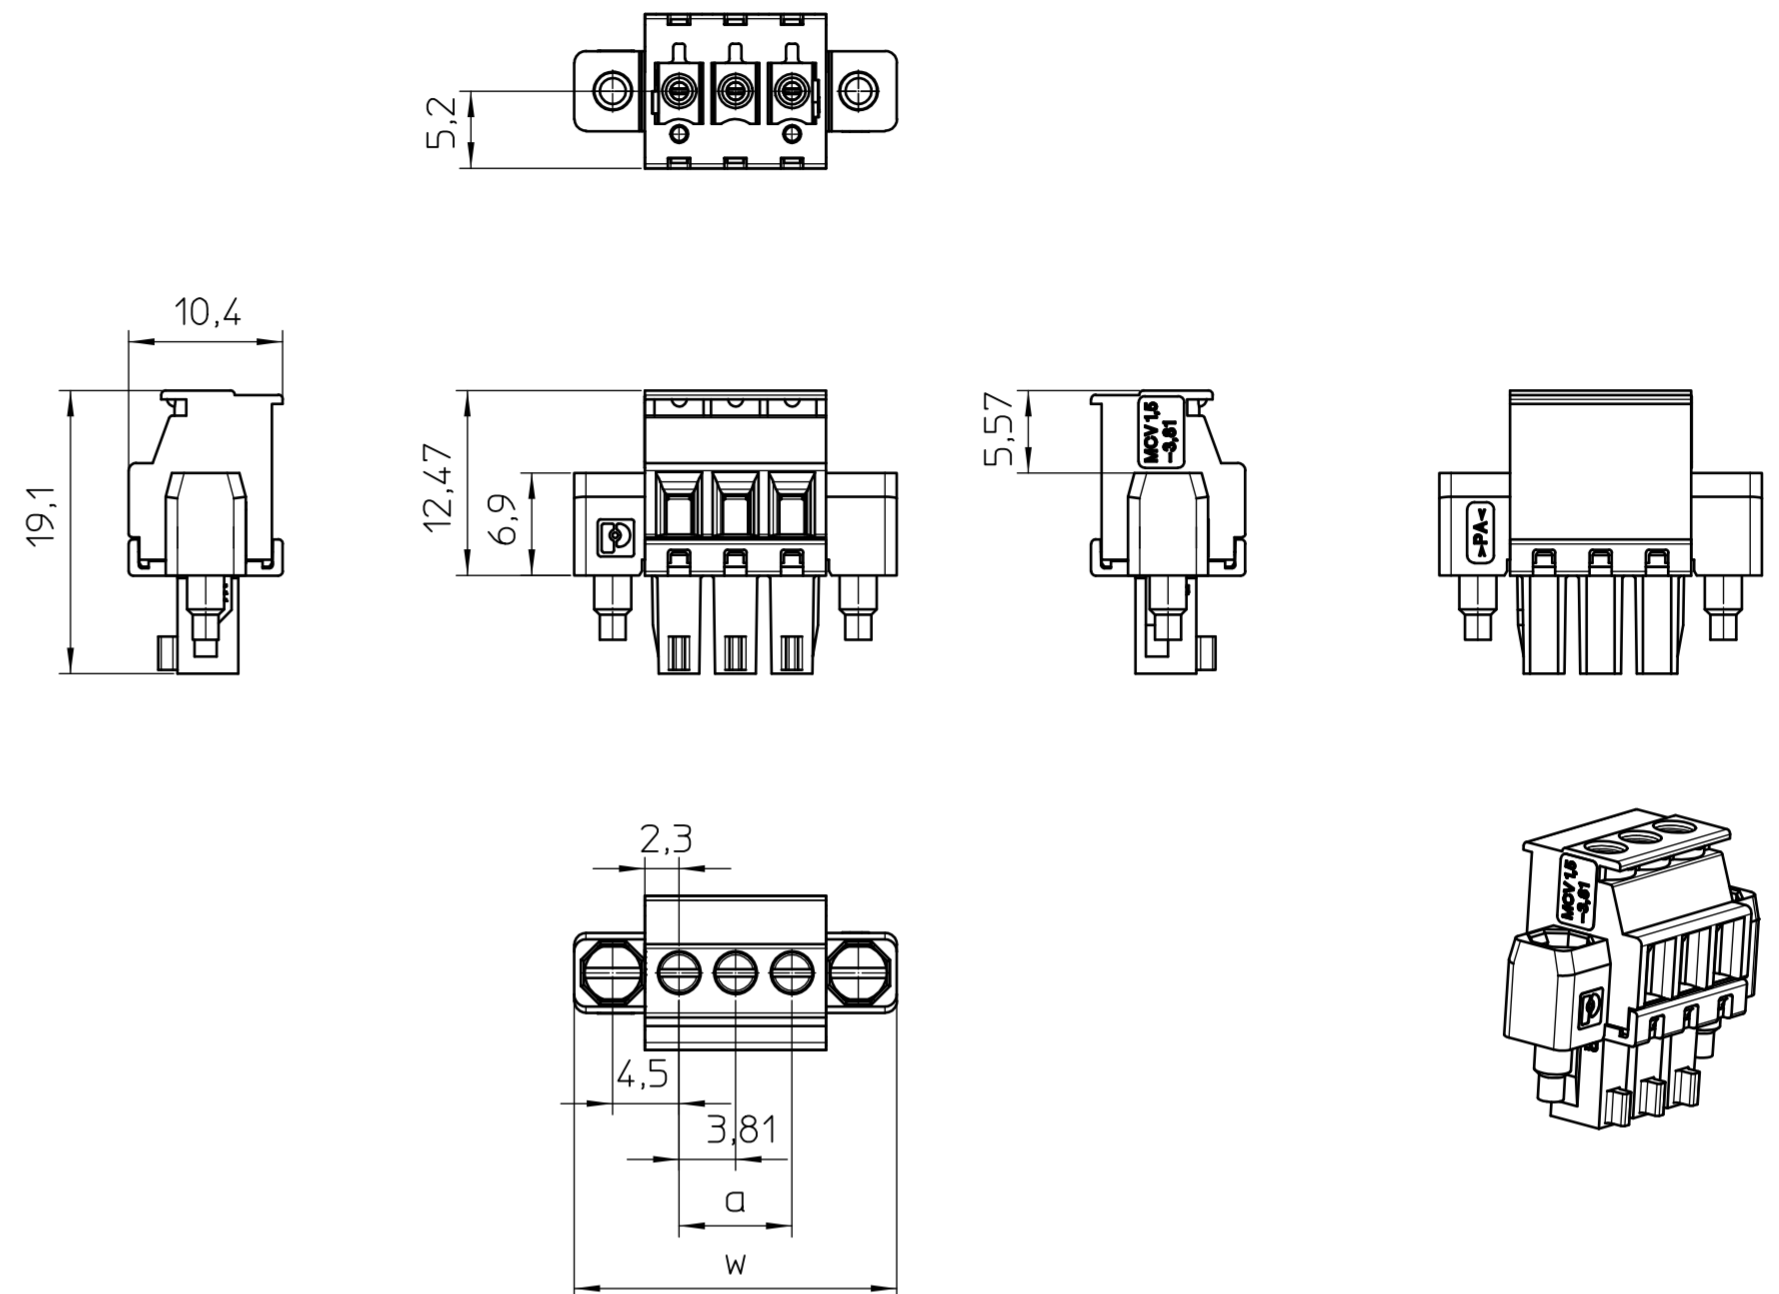

Alt / old

Neu / new

pos.	dim. a	dim. w
2	3,81 ±0,10	18,01 ±0,20
3	7,62 ±0,15	21,82 ±0,20
4	11,43 ±0,15	25,63 ±0,20
5	15,24 ±0,15	29,44 ±0,20
6	19,05 ±0,20	33,25 ±0,20
7	22,86 ±0,20	37,06 ±0,20
8	26,67 ±0,20	40,87 ±0,20
9	30,48 ±0,20	44,68 ±0,20
10	34,29 ±0,20	48,49 ±0,20
11	38,10 ±0,20	52,30 ±0,25
12	41,91 ±0,20	56,11 ±0,25
13	45,72 ±0,20	59,92 ±0,25
14	49,53 ±0,20	63,73 ±0,25
15	53,34 ±0,25	67,54 ±0,25
16	57,15 ±0,25	71,35 ±0,25

Transfer or duplication of this document as well as the utilisation or communication of its content are not permitted unless express consent is granted. Violations give rise to claims for damages. All rights reserved in case of patent, utility model or design patent registrations. Tolerance specifications do not include clearances inherent in the design.

Weitergabe sowie Vervielfältigung dieses Dokuments, Verwertung und Mitteilung seines Inhalts sind verboten, soweit nicht ausdrücklich gestattet. Zuwiderhandlungen verpflichten zu Schadensersatz. Alle Rechte für den Fall der Patent-, Gebrauchsmuster- oder Designeintragung vorbehalten. Bauartbedingtes Spiel ist in den Toleranzangaben nicht berücksichtigt.

- EN ISO 291 23/50

	document-no. / ri	article-no.	scale	- Simplified representation - Document excluded from change process - Linear dimensions (mm)
	01412958 / 00	-----	2:1	
	date	document-type		
	17.11.2021			
page 1	of 1	description		
		MCVR 1,5/...-STF-3,81 ALT-NEU