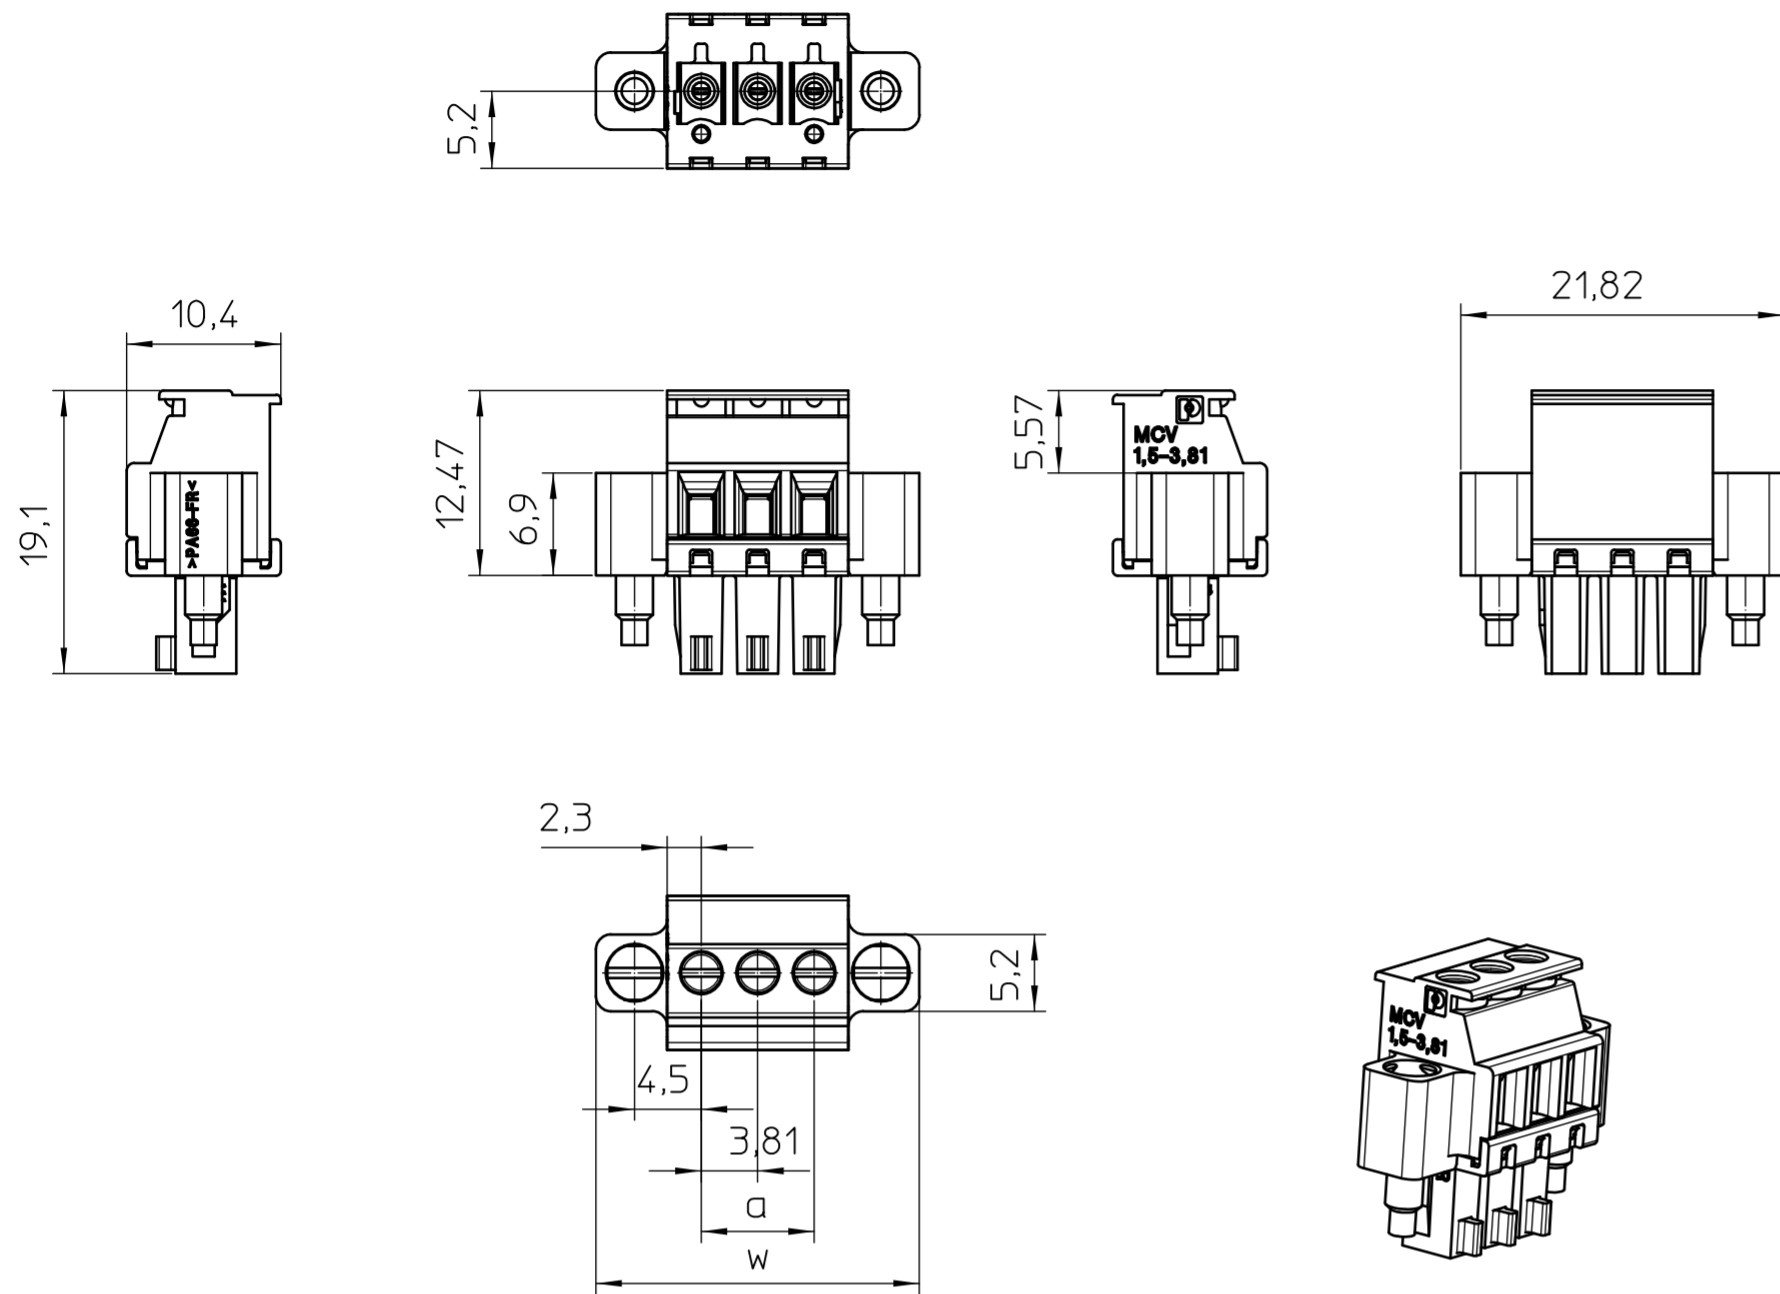

Alt / old

Neu / new

pos.	dim. a	dim. w
2	3,81 ±0,10	18,01 ±0,20
3	7,62 ±0,15	21,82 ±0,20
4	11,43 ±0,15	25,63 ±0,20
5	15,24 ±0,15	29,44 ±0,20
6	19,05 ±0,20	33,25 ±0,20
7	22,86 ±0,20	37,06 ±0,20
8	26,67 ±0,20	40,87 ±0,20
9	30,48 ±0,20	44,68 ±0,20
10	34,29 ±0,20	48,49 ±0,20
11	38,10 ±0,20	52,30 ±0,25
12	41,91 ±0,20	56,11 ±0,25
13	45,72 ±0,20	59,92 ±0,25
14	49,53 ±0,20	63,73 ±0,25
15	53,34 ±0,25	67,54 ±0,25
16	57,15 ±0,25	71,35 ±0,25

Transfer or duplication of this document as well as the utilisation or communication of its content are not permitted unless express consent is granted. Violations give rise to claims for damages. All rights reserved in case of patent, utility model or design patent registrations. Tolerance specifications do not include clearances inherent in the design.

Weitergabe sowie Vervielfältigung dieses Dokuments, Verwertung und Mitteilung seines Inhalts sind verboten, soweit nicht ausdrücklich gestattet. Zuwiderhandlungen verpflichten zu Schadensersatz. Alle Rechte für den Fall der Patent-, Gebrauchsmuster- oder Designeintragung vorbehalten. Bauartbedingtes Spiel ist in den Toleranzangaben nicht berücksichtigt.

- EN ISO 291 23/50

	document-no. / ri	article-no.	scale	- Simplified representation - Document excluded from change process - Linear dimensions (mm)
	01412958 / 00	-----	2:1	
	date	document-type		
	17.11.2021			
page 1	of 1	description		
		MCVR 1,5/...-STF-3,81 ALT-NEU