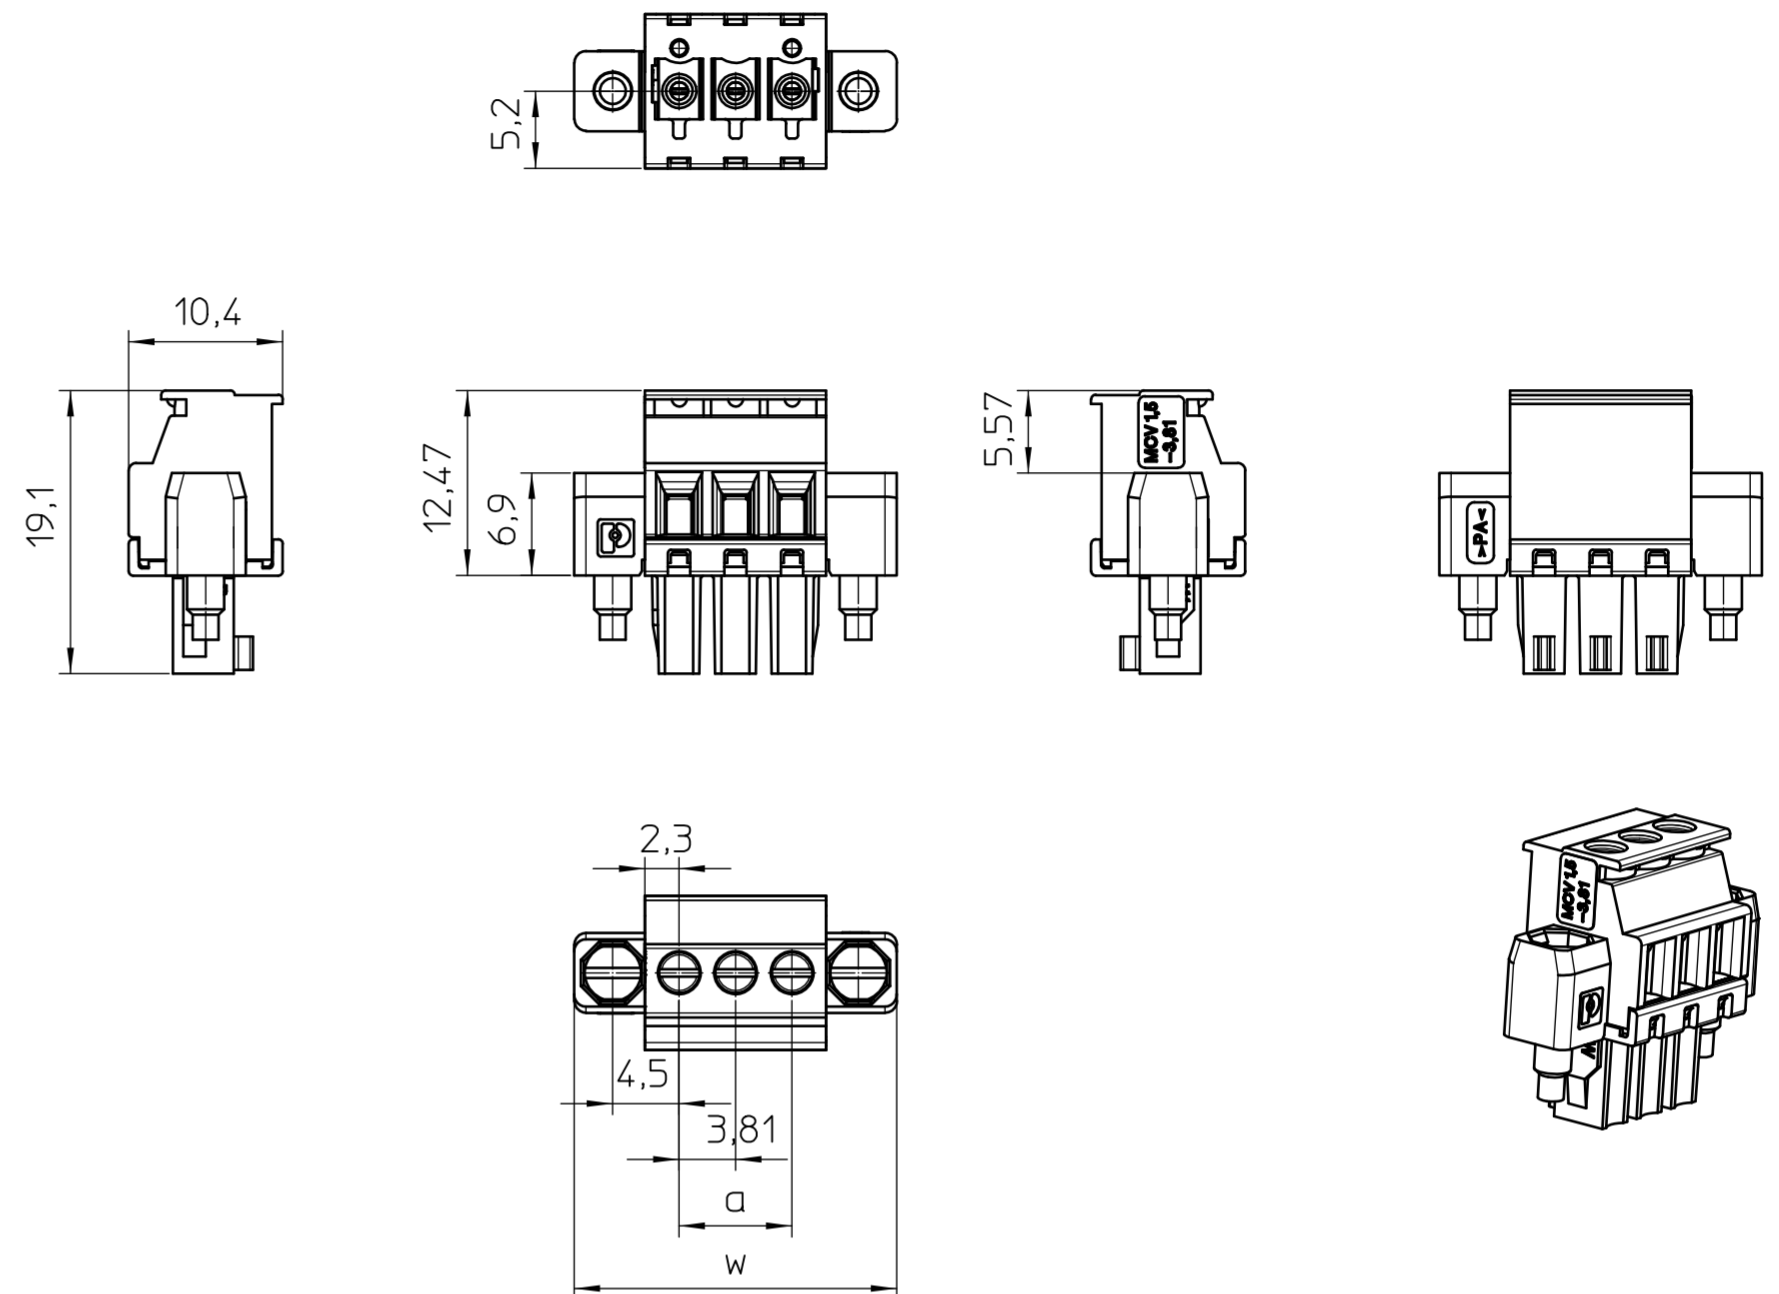

Alt / old

Neu / new

pos.	dim. a	dim. w
2	3,81 ±0,10	18,01 ±0,20
3	7,62 ±0,15	21,82 ±0,20
4	11,43 ±0,15	25,63 ±0,20
5	15,24 ±0,15	29,44 ±0,20
6	19,05 ±0,20	33,25 ±0,20
7	22,86 ±0,20	37,06 ±0,20
8	26,67 ±0,20	40,87 ±0,20
9	30,48 ±0,20	44,68 ±0,20
10	34,29 ±0,20	48,49 ±0,20
11	38,10 ±0,20	52,30 ±0,25
12	41,91 ±0,20	56,11 ±0,25
13	45,72 ±0,20	59,92 ±0,25
14	49,53 ±0,20	63,73 ±0,25
15	53,34 ±0,25	67,54 ±0,25
16	57,15 ±0,25	71,35 ±0,25

Transfer or duplication of this document as well as the utilisation or communication of its content are not permitted unless express consent is granted. Violations give rise to claims for damages. All rights reserved in case of patent, utility model or design patent registrations. Tolerance specifications do not include clearances inherent in the design.

Weitergabe sowie Vervielfältigung dieses Dokuments, Verwertung und Mitteilung seines Inhalts sind verboten, soweit nicht ausdrücklich gestattet. Zuwiderhandlungen verpflichten zu Schadensersatz. Alle Rechte für den Fall der Patent-, Gebrauchsmuster- oder Designeintragung vorbehalten. Bauabfertigungsspiel ist in den Toleranzangaben nicht berücksichtigt.

- EN ISO 291 23/50

	document-no. / ri	article-no.	scale	- Simplified representation - Document excluded from change process - Linear dimensions (mm)
	01413037 / 00	-----	2:1	
	date	document-type		
	17.11.2021			
page 1	of 1	description		
		MCW 1,5/-3,81 ALT-NEU