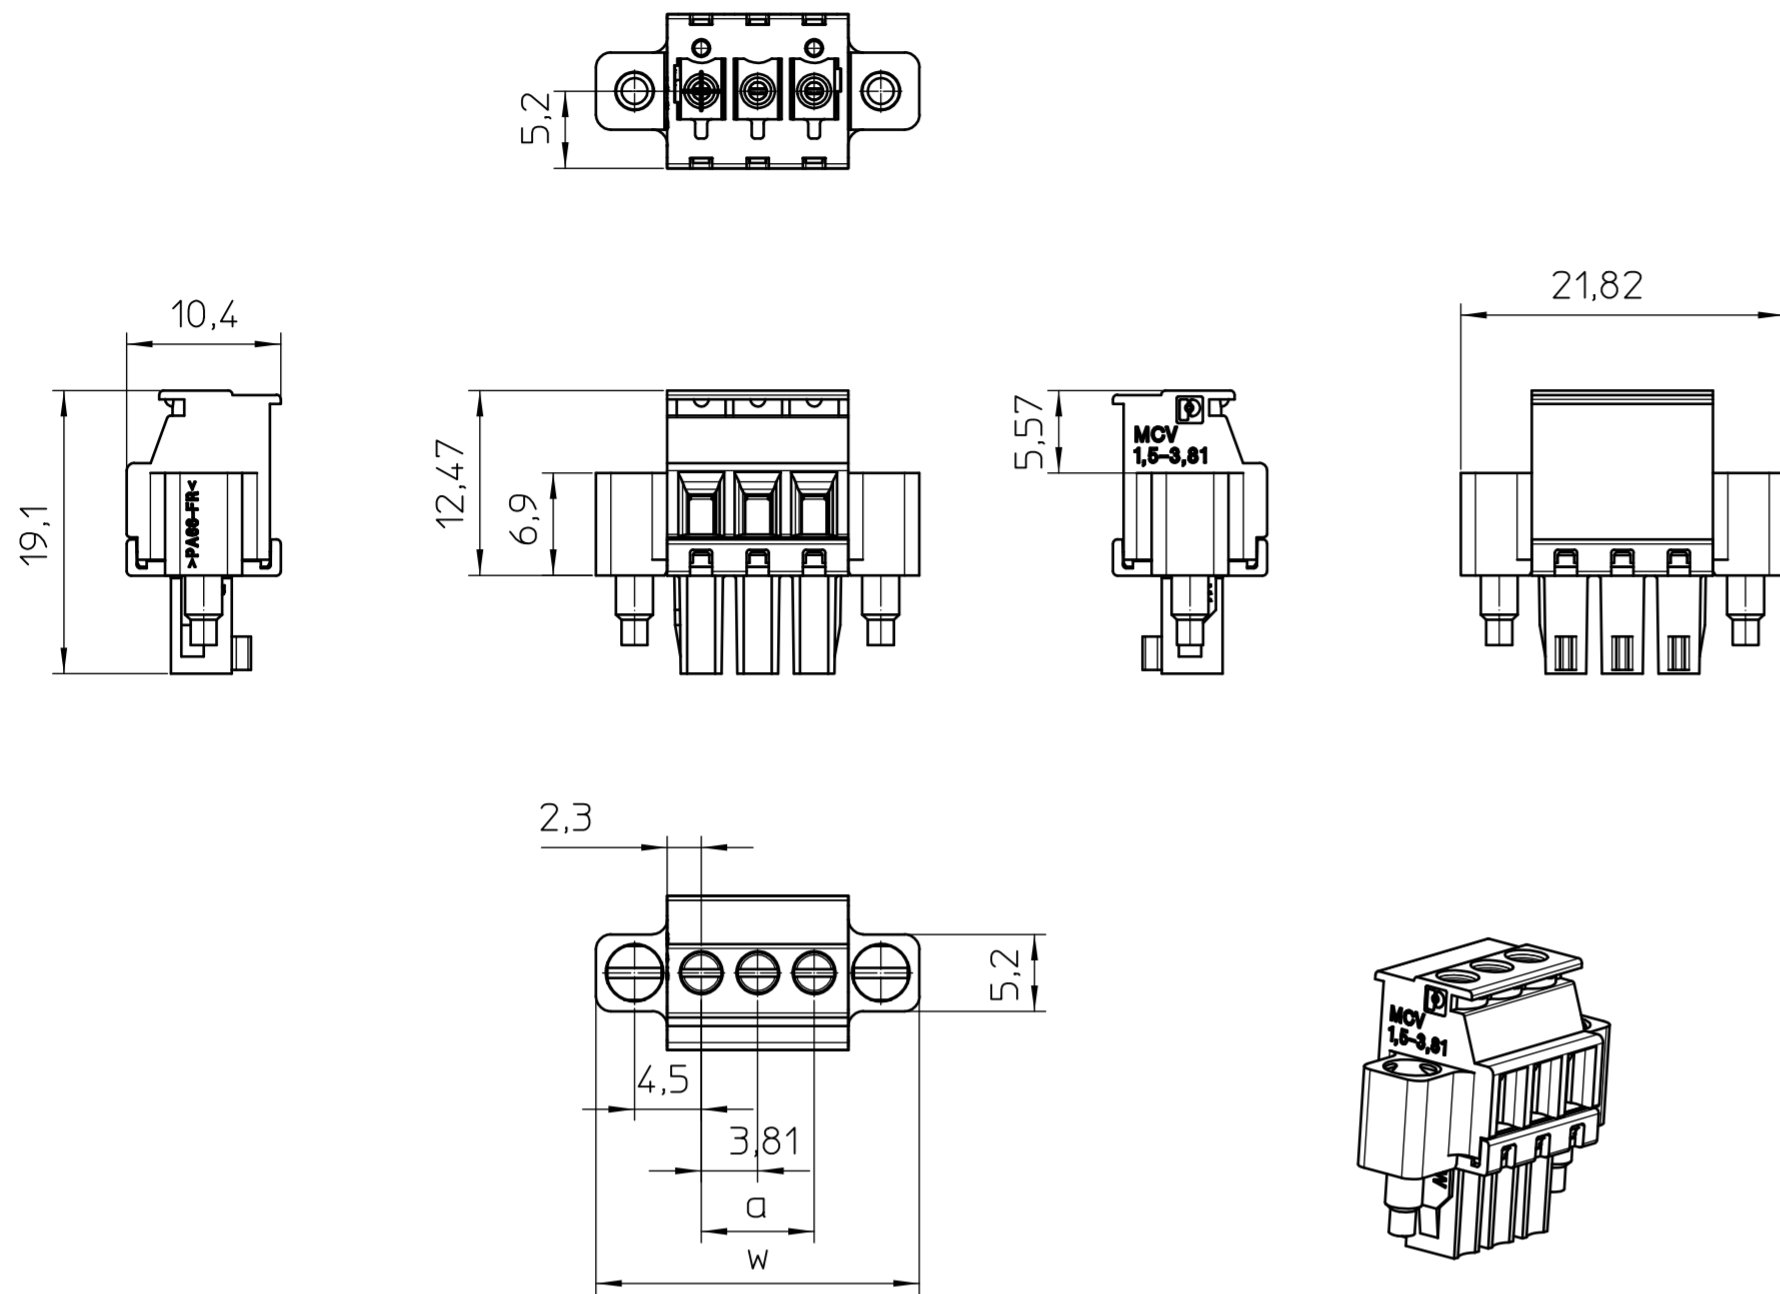

Alt / old

Neu / new

pos.	dim. a	dim. w
2	3,81 ±0,10	18,01 ±0,20
3	7,62 ±0,15	21,82 ±0,20
4	11,43 ±0,15	25,63 ±0,20
5	15,24 ±0,15	29,44 ±0,20
6	19,05 ±0,20	33,25 ±0,20
7	22,86 ±0,20	37,06 ±0,20
8	26,67 ±0,20	40,87 ±0,20
9	30,48 ±0,20	44,68 ±0,20
10	34,29 ±0,20	48,49 ±0,20
11	38,10 ±0,20	52,30 ±0,25
12	41,91 ±0,20	56,11 ±0,25
13	45,72 ±0,20	59,92 ±0,25
14	49,53 ±0,20	63,73 ±0,25
15	53,34 ±0,25	67,54 ±0,25
16	57,15 ±0,25	71,35 ±0,25

Transfer or duplication of this document as well as the utilisation or communication of its content are not permitted unless express consent is granted. Violations give rise to claims for damages. All rights reserved in case of patent, utility model or design patent registrations. Tolerance specifications do not include clearances inherent in the design.

Weitergabe sowie Vervielfältigung dieses Dokuments, Verwertung und Mitteilung seines Inhalts sind verboten, soweit nicht ausdrücklich gestattet. Zuwiderhandlungen verpflichten zu Schadensersatz. Alle Rechte für den Fall der Patent-, Gebrauchsmuster- oder Designeintragung vorbehalten. Bauabfertigungsspiel ist in den Toleranzangaben nicht berücksichtigt.

- EN ISO 291 23/50

	document-no. / ri	article-no.	scale	- Simplified representation - Document excluded from change process - Linear dimensions (mm)
	01413037 / 00	-----	2:1	
	date	document-type		
	17.11.2021			
page 1	of 1	description		
		MCW 1,5/-3,81 ALT-NEU