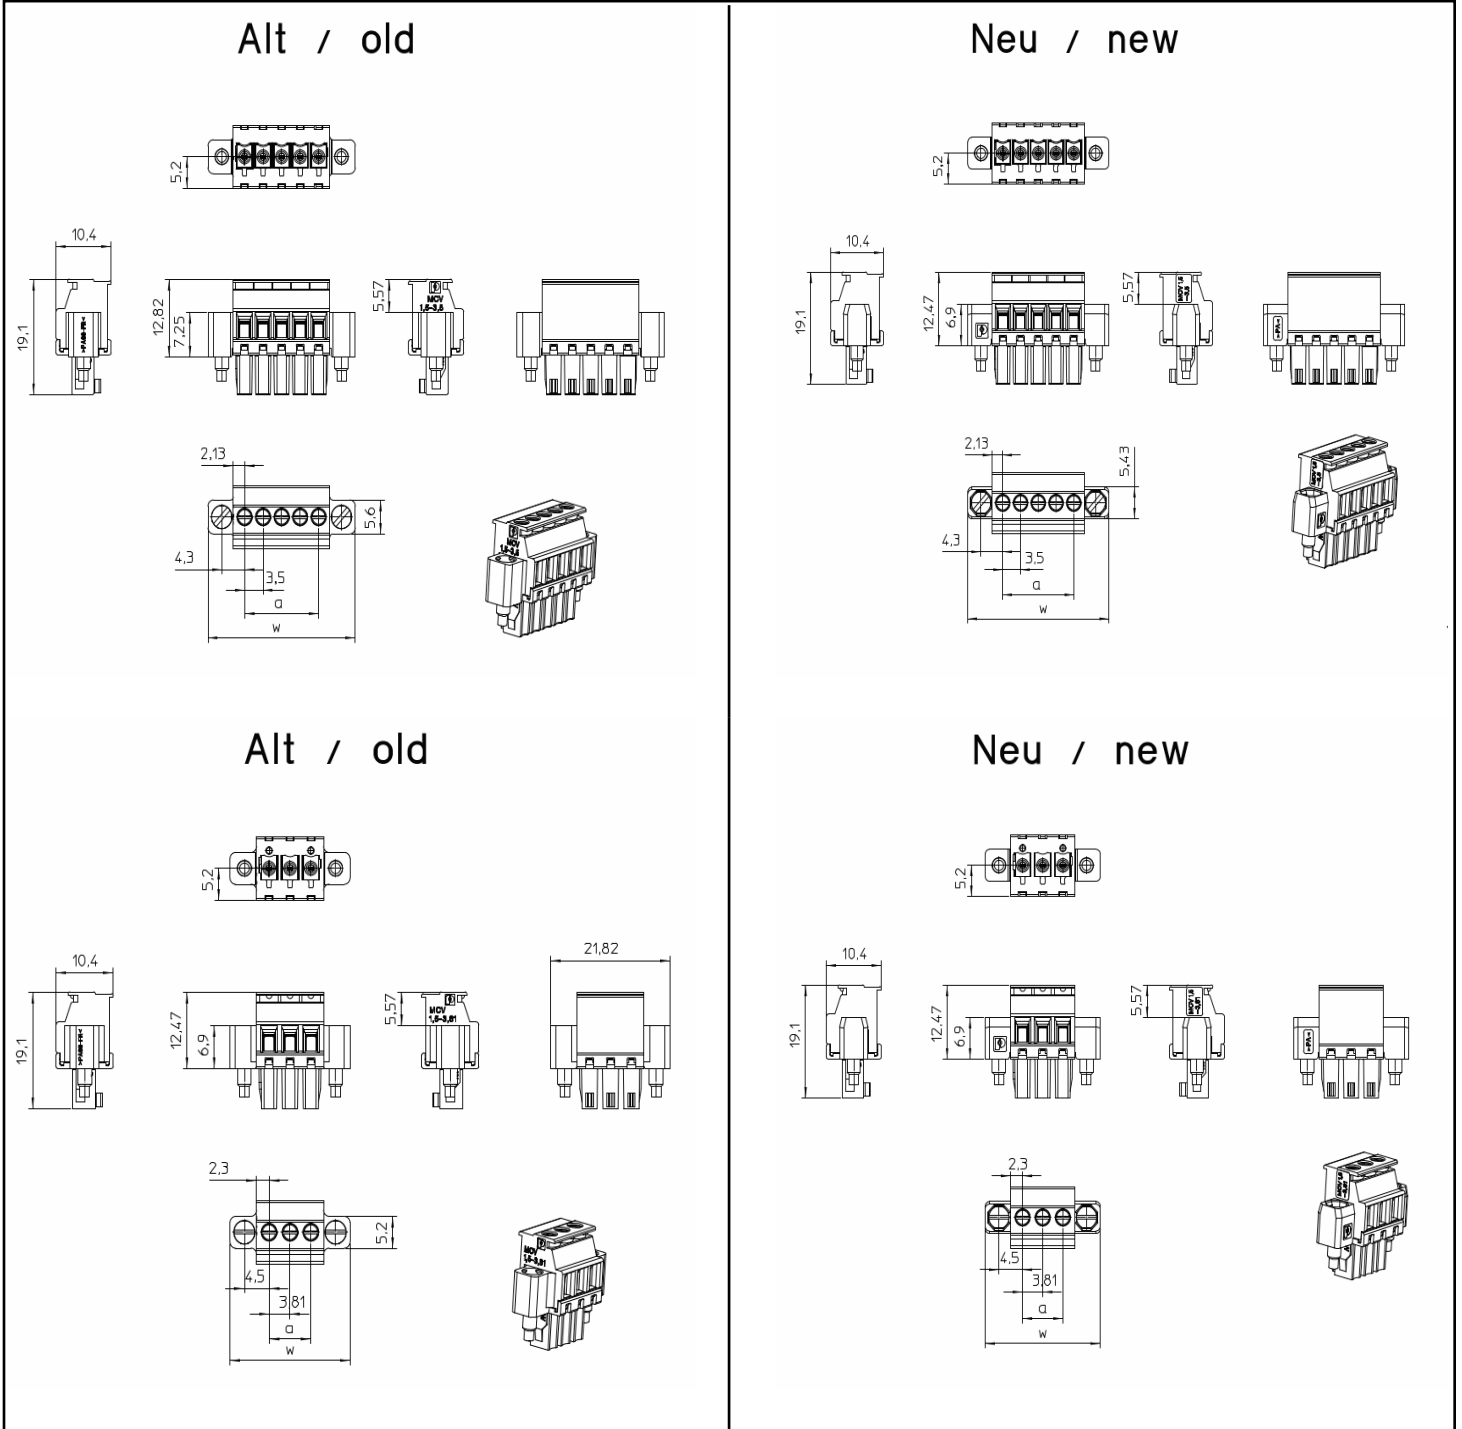

Product Change Notification