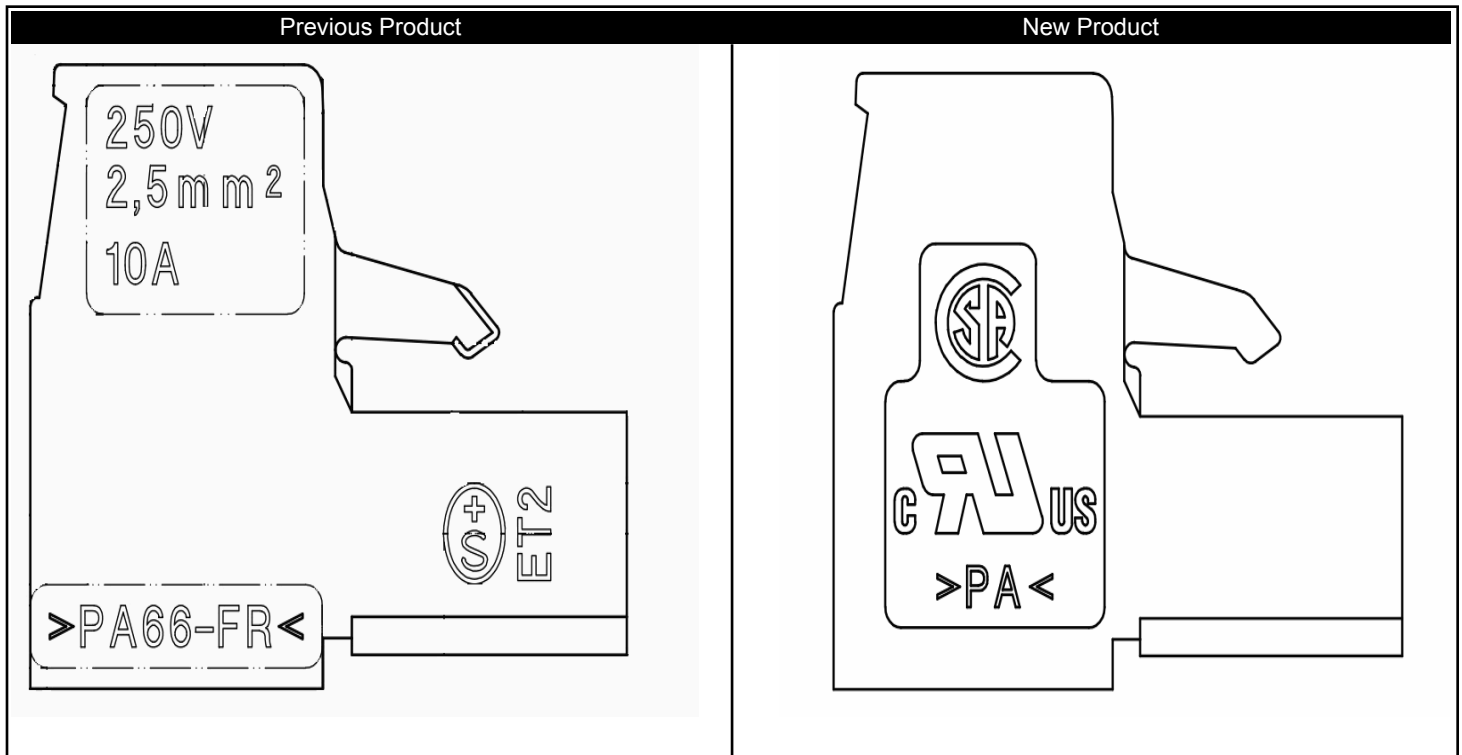

Product Change Notification

PCN-PCC-1378-2018

Business Unit	Product Line Code	Type of Change	Action	Date of Issue
PCC - PCB Connectors	AAA	Product Change Notification	Notify Distributors and Field	3/5/2018

The following Phoenix Contact products have been modified. Existing specifications will be met or exceeded. Please review and acknowledge this document and inform your personnel as needed.

Description for Product Change Notification

The certification marking on the MSTB connector family is being updated. No changes to other dimensions and technical data will change. During the conversion period both parts may be delivered depending on local inventory. There will be no change to version code (V/C).

Stock Status

Can existing stock still be used?	Yes
Is mixture of stock acceptable?	Yes

Transaction Dates

Date modification goes into effect from Germany:	6/29/2018
Expected first shipment (from Phoenix Contact) of the modified products(s):	6/29/2018