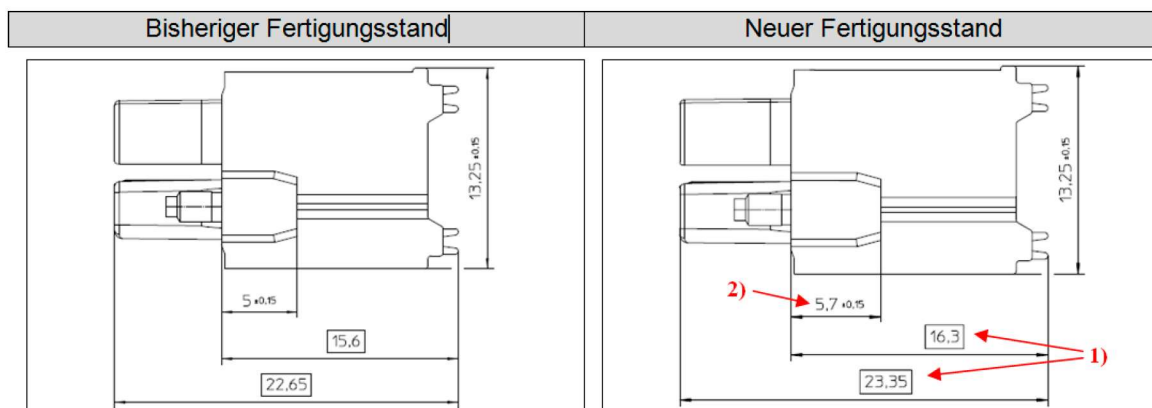

PHOENIX CONTACT Deutschland GmbH · 32823 Blomberg

@ TTI Inc.

Marketing Device Connector Technology
Thorsten Grandt
thorsten.grandt@phoenixcontact.de
27.November 2015

Change in the article range DFMC 1,5...ST(F)(LR) – AAA140088
Please forward this information to your electrotechnical departments!

Dear Sir or Madam,

In the course of our continuous improvement process, the electrical data of the DFMC product range will be upgraded to increase the UL listing.

1) The housing will be enlarged by 0.7mm to 16.3 mm to upgrade the UL 1059 approval from the usegroup B with 150 V to the usegroups B and D with 300 V.
2) The flange of DFMC 1,5/...-STF connectors will be extended to 5.7 mm in order to allow for an optimal guidance of the screw.

The modifications have no effect on the technical details. We are happy to provide you with the article drawings of the connector types upon request by email.

The new design will be delivered as of July 1, 2016.

Do you have any questions? Our consulting engineer or the sales team in Blomberg will gladly be at your disposal.

Yours sincerely,

PHOENIX CONTACT Deutschland GmbH

i.A. Thorsten Grandt

Enclosure: article list