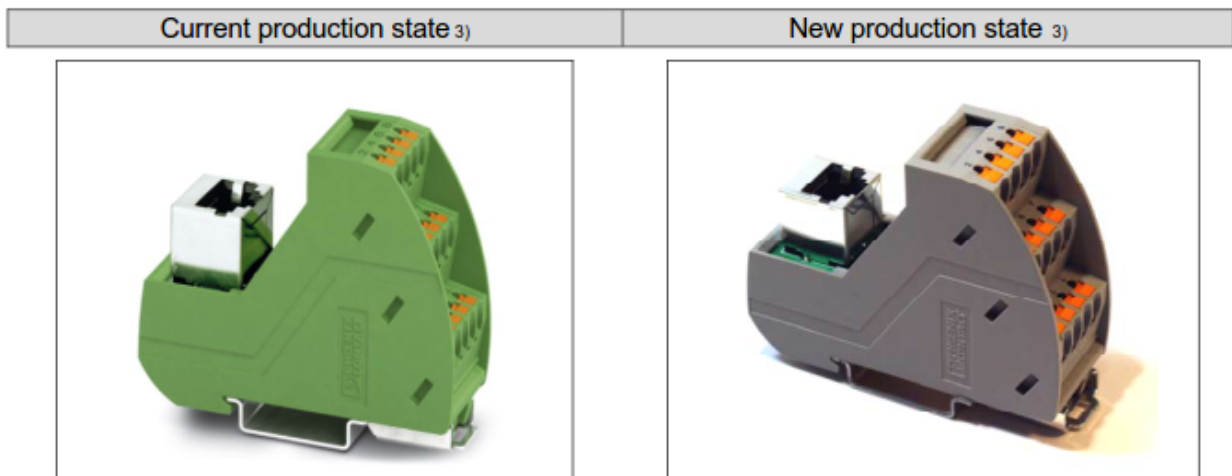

PHOENIX CONTACT Deutschland GmbH
Flachmarktstraße 8
32825 Blomberg, Germany
Telefon: +49 5235 3-1 20 00
Telefax: +49 5235 3-1 29 99
Internet: <http://www.phoenixcontact.de>
USt-Id-Nr.: DE267586943

PHOENIX CONTACT Deutschland GmbH · 32825 Blomberg

@TTI

Vertriebsmarketing Elektronik
Stefan Rodenberg

January 2015

Product change

Please forward this information to your electrotechnical departments!

Dear Sir or Madam,

We would like to inform you that the below listed components of the VIP Varioface product range will be delivered in a different color as of week 15/2015.

As of this date, the products will no longer be delivered in green, but in grey color. All technical details remain unchanged so that the products can be replaced one-to-one.

We are at your disposal for technical advice or additional information. For this, please contact our field representative or us. We would be pleased to assist you.

Kind regards,

PHOENIX CONTACT Deutschland GmbH

Annex

i. A.

Sitz der Gesellschaft: 32825 Blomberg
Amtsgericht Lemgo HRB 7008

Geschäftsführer:
Ulrich Leidecker
Andreas Rau

Deutsche Bank AG
(BLZ 360 700 50) 332 2211 00
BIC: DEUTDE33XXX
IBAN:
DE42 3607 0050 0332 2211 00

Commerzbank AG
(BLZ 476 400 51) 224 4333 00
BIC: COBADE33XXX
IBAN:
DE73 4764 0051 0224 4333 00