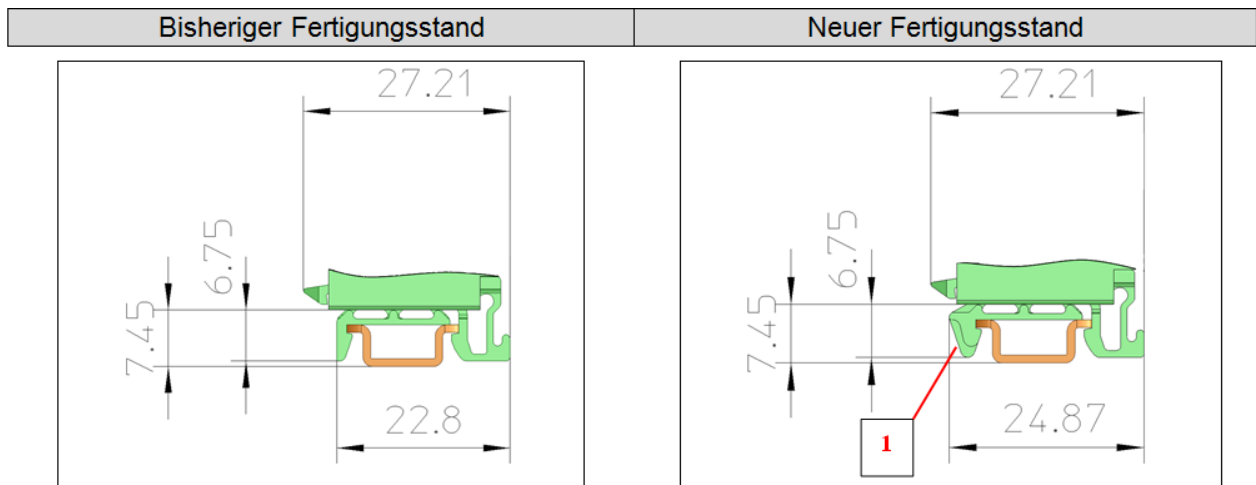

PHOENIX CONTACT Deutschland GmbH
Flachmarktstraße 8
32825 Blomberg
Telefon: 0 52 35 3-1 20 00
Telefax: 0 52 35 3-1 29 99
Internet: www.phoenixcontact.de
USt-ID-Nr.: DE267586943

PHOENIX CONTACT Deutschland GmbH · 32823 Blomberg

@ TTI Inc.

Marketing Device Connection Technology
Thorsten Grandt
June 2015

**Modification of the snap-on foot of the product families MSTB(V) HK and MCVK –
AAA150028
Please forward this information to your electrotechnical departments!**

Dear Sir or Madam,

The snap-on foot (1) of the above mentioned connectors will be reinforced. Please note the following drawings.

Additional technical details and electrical characteristics are not affected by this modification.

The new design will be delivered as of January 1, 2016.

Do you have any questions? Our consulting engineer or the sales team in Blomberg will gladly be at your disposal.

Your sincerely,

PHOENIX CONTACT Deutschland GmbH

Enclosure

i.A.

Enclosure

Sitz der Gesellschaft: 32825 Blomberg
Amtsgericht Lemgo HRB 7008

Geschäftsführer:
Ulrich Leidecker
Andreas Rau

Deutsche Bank AG
(BLZ 360 700 50) 332 2211 00
BIC: DEUTDE33XXX
IBAN:
DE42 3607 0050 0332 2211 00

Commerzbank AG
(BLZ 476 400 51) 224 4333 00
BIC: COBADE33XXX
IBAN:
DE73 4764 0051 0224 4333 00

...