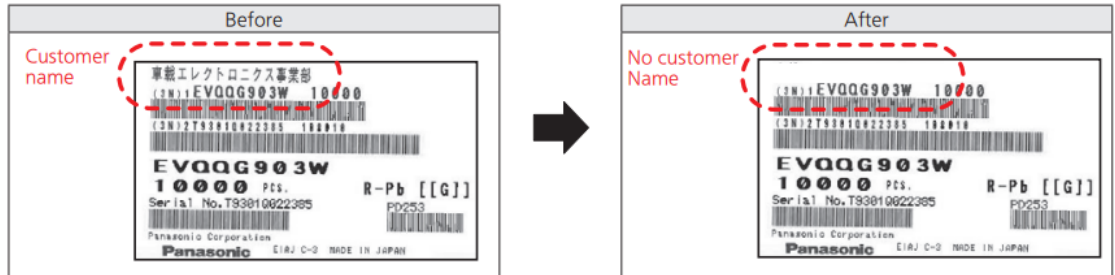

Product Change Notice: EVQ, EVP, EVQV, EVQW, EVE, EWV, EVW, ESB, ESE Series

PCN.PG13.04.03.2024

04.03.2024

About This Notice:

Our Japan and China factories will change the Real, Inner, and Outer carton box labels on packages to meet the original EIAJ standard C3 label format.

Effective Date:

Japan-made products were effective from June 1st, 2022, and China-based products were effective from October 1st, 2022.

Change Details:

■ Delete of customer name from EIAJ Standard C3 label (Reel, inner/outer carton box)