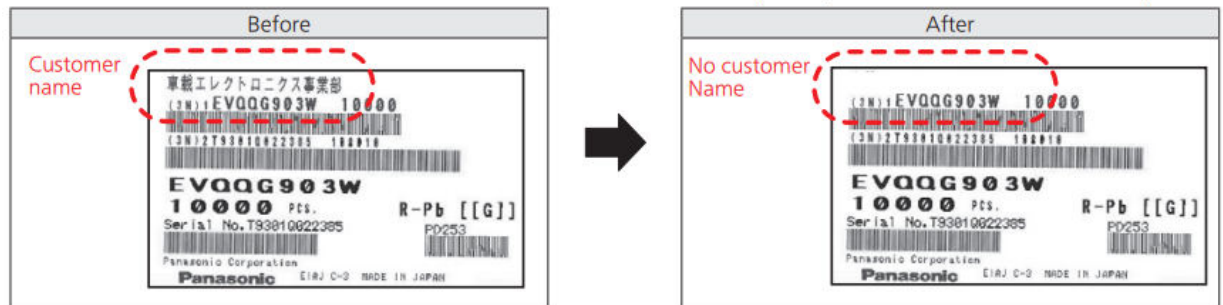

Product Change Notice: Tactile Switch, Push Button Switch, Detector Switch, and Encoders

PCN.PG13.07.12.2022

07.12.2022

About This Notice:

Our Japan and China factories will be changing the label on the Reel and both Inner and Outer carton boxes on packages to meet the original EIAJ standard C3 label format.

Effective Date:

Japan made products will be effective June 1st 2022 and China based will begin on October 1st 2022.

Change Details:

■ Delete of customer name from EIAJ Standard C3 label (Reel, inner/outer carton box)