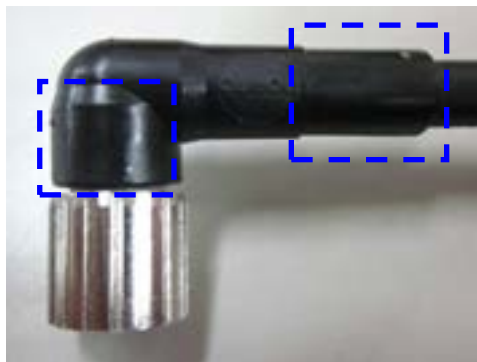

Type : XS3F-M8 • • PVC series

Type : XS3F-M8 • • PUR series