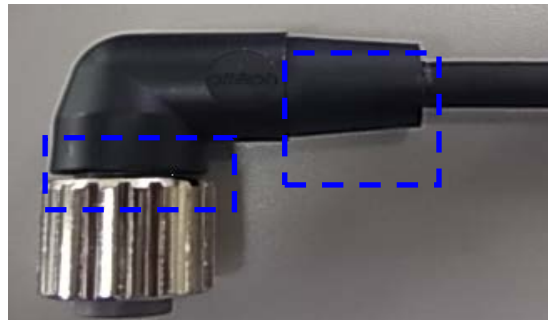

< Cover >

Type : XS2F-M12 • • PVC series

Type : XS2F-M12 • • PUR series