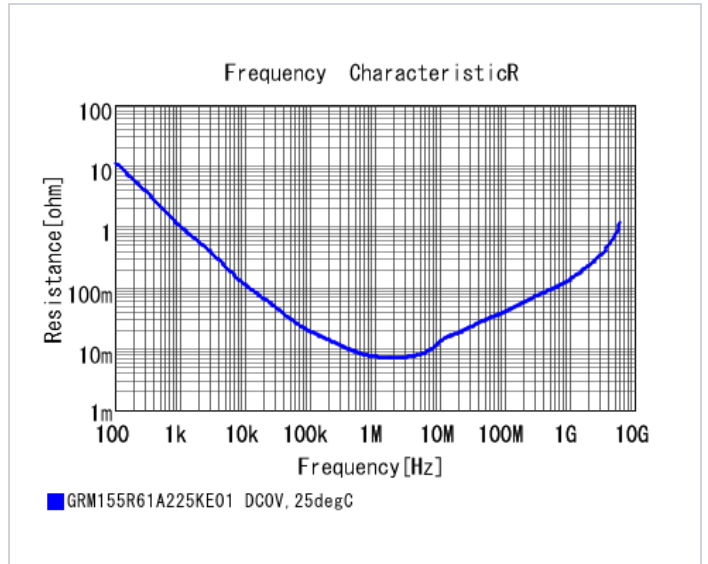

Attention

- 1.This datasheet is downloaded from the website of Murata Manufacturing Co., Ltd. Therefore, it's specifications are subject to change or our products in it may be discontinued without advance notice. Please check with our sales representatives or product engineers before ordering.
- 2.This datasheet has only typical specifications because there is no space for detailed specifications. Therefore, please review our product specifications or consult the approval sheet for product specifications before ordering.