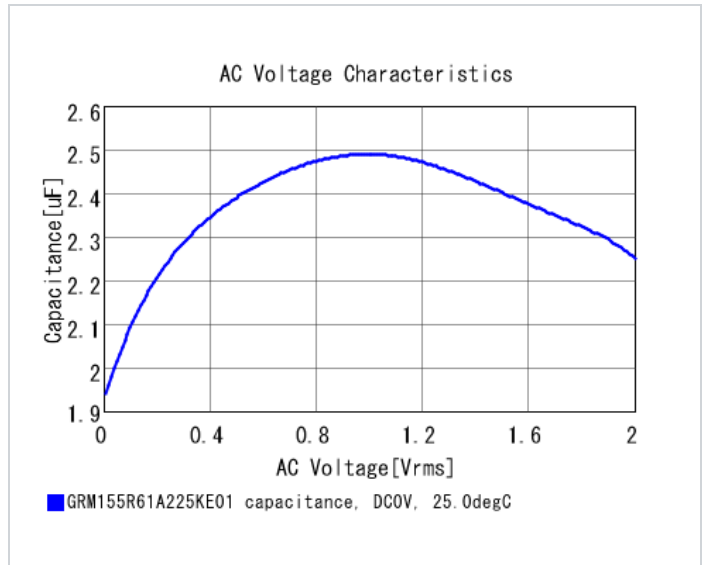

Attention

- 1.This datasheet is downloaded from the website of Murata Manufacturing Co., Ltd. Therefore, it's specifications are subject to change or our products in it may be discontinued without advance notice. Please check with our sales representatives or product engineers before ordering.
- 2.This datasheet has only typical specifications because there is no space for detailed specifications. Therefore, please review our product specifications or consult the approval sheet for product specifications before ordering.