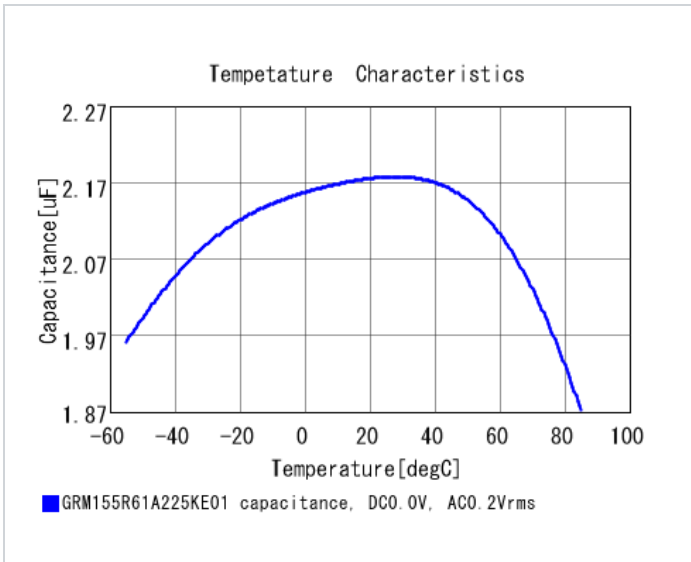

Attention

- 1.This datasheet is downloaded from the website of Murata Manufacturing Co., Ltd. Therefore, it's specifications are subject to change or our products in it may be discontinued without advance notice. Please check with our sales representatives or product engineers before ordering.
- 2.This datasheet has only typical specifications because there is no space for detailed specifications. Therefore, please review our product specifications or consult the approval sheet for product specifications before ordering.