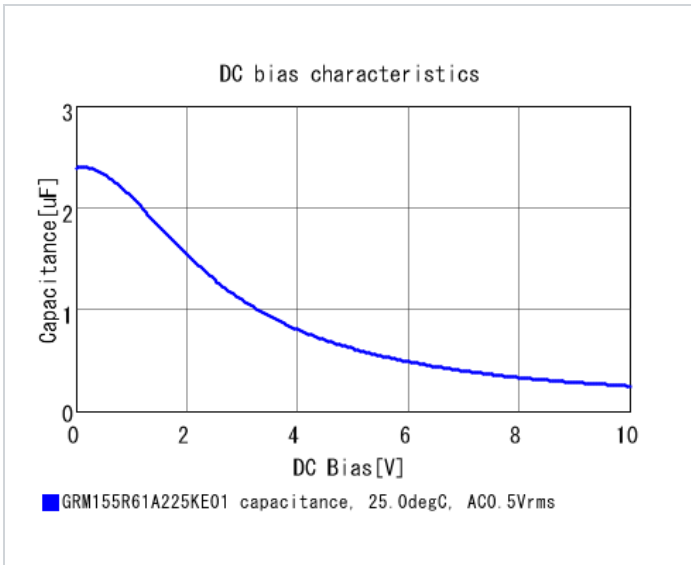

Attention

- 1.This datasheet is downloaded from the website of Murata Manufacturing Co., Ltd. Therefore, it's specifications are subject to change or our products in it may be discontinued without advance notice. Please check with our sales representatives or product engineers before ordering.
- 2.This datasheet has only typical specifications because there is no space for detailed specifications. Therefore, please review our product specifications or consult the approval sheet for product specifications before ordering.