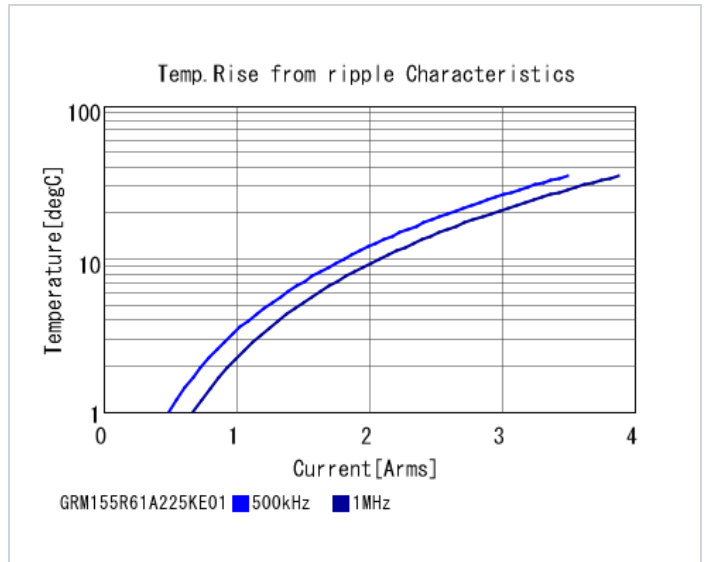

Attention

- 1.This datasheet is downloaded from the website of Murata Manufacturing Co., Ltd. Therefore, it's specifications are subject to change or our products in it may be discontinued without advance notice. Please check with our sales representatives or product engineers before ordering.
- 2.This datasheet has only typical specifications because there is no space for detailed specifications. Therefore, please review our product specifications or consult the approval sheet for product specifications before ordering.