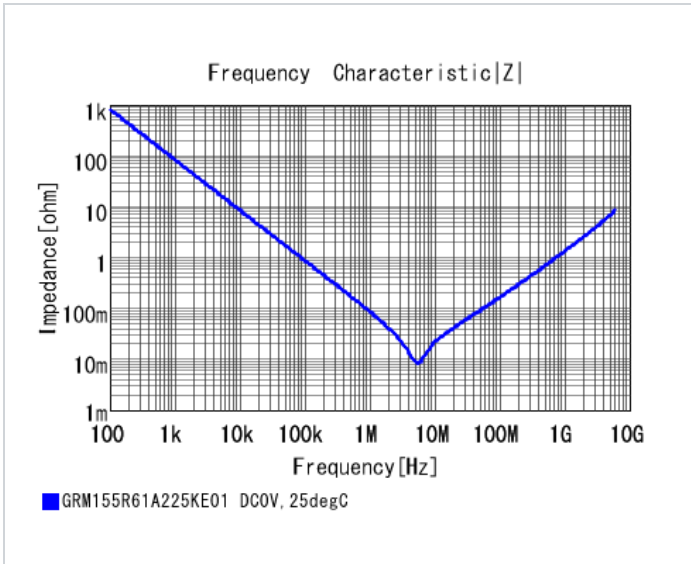

Attention

- 1.This datasheet is downloaded from the website of Murata Manufacturing Co., Ltd. Therefore, it's specifications are subject to change or our products in it may be discontinued without advance notice. Please check with our sales representatives or product engineers before ordering.
- 2.This datasheet has only typical specifications because there is no space for detailed specifications. Therefore, please review our product specifications or consult the approval sheet for product specifications before ordering.