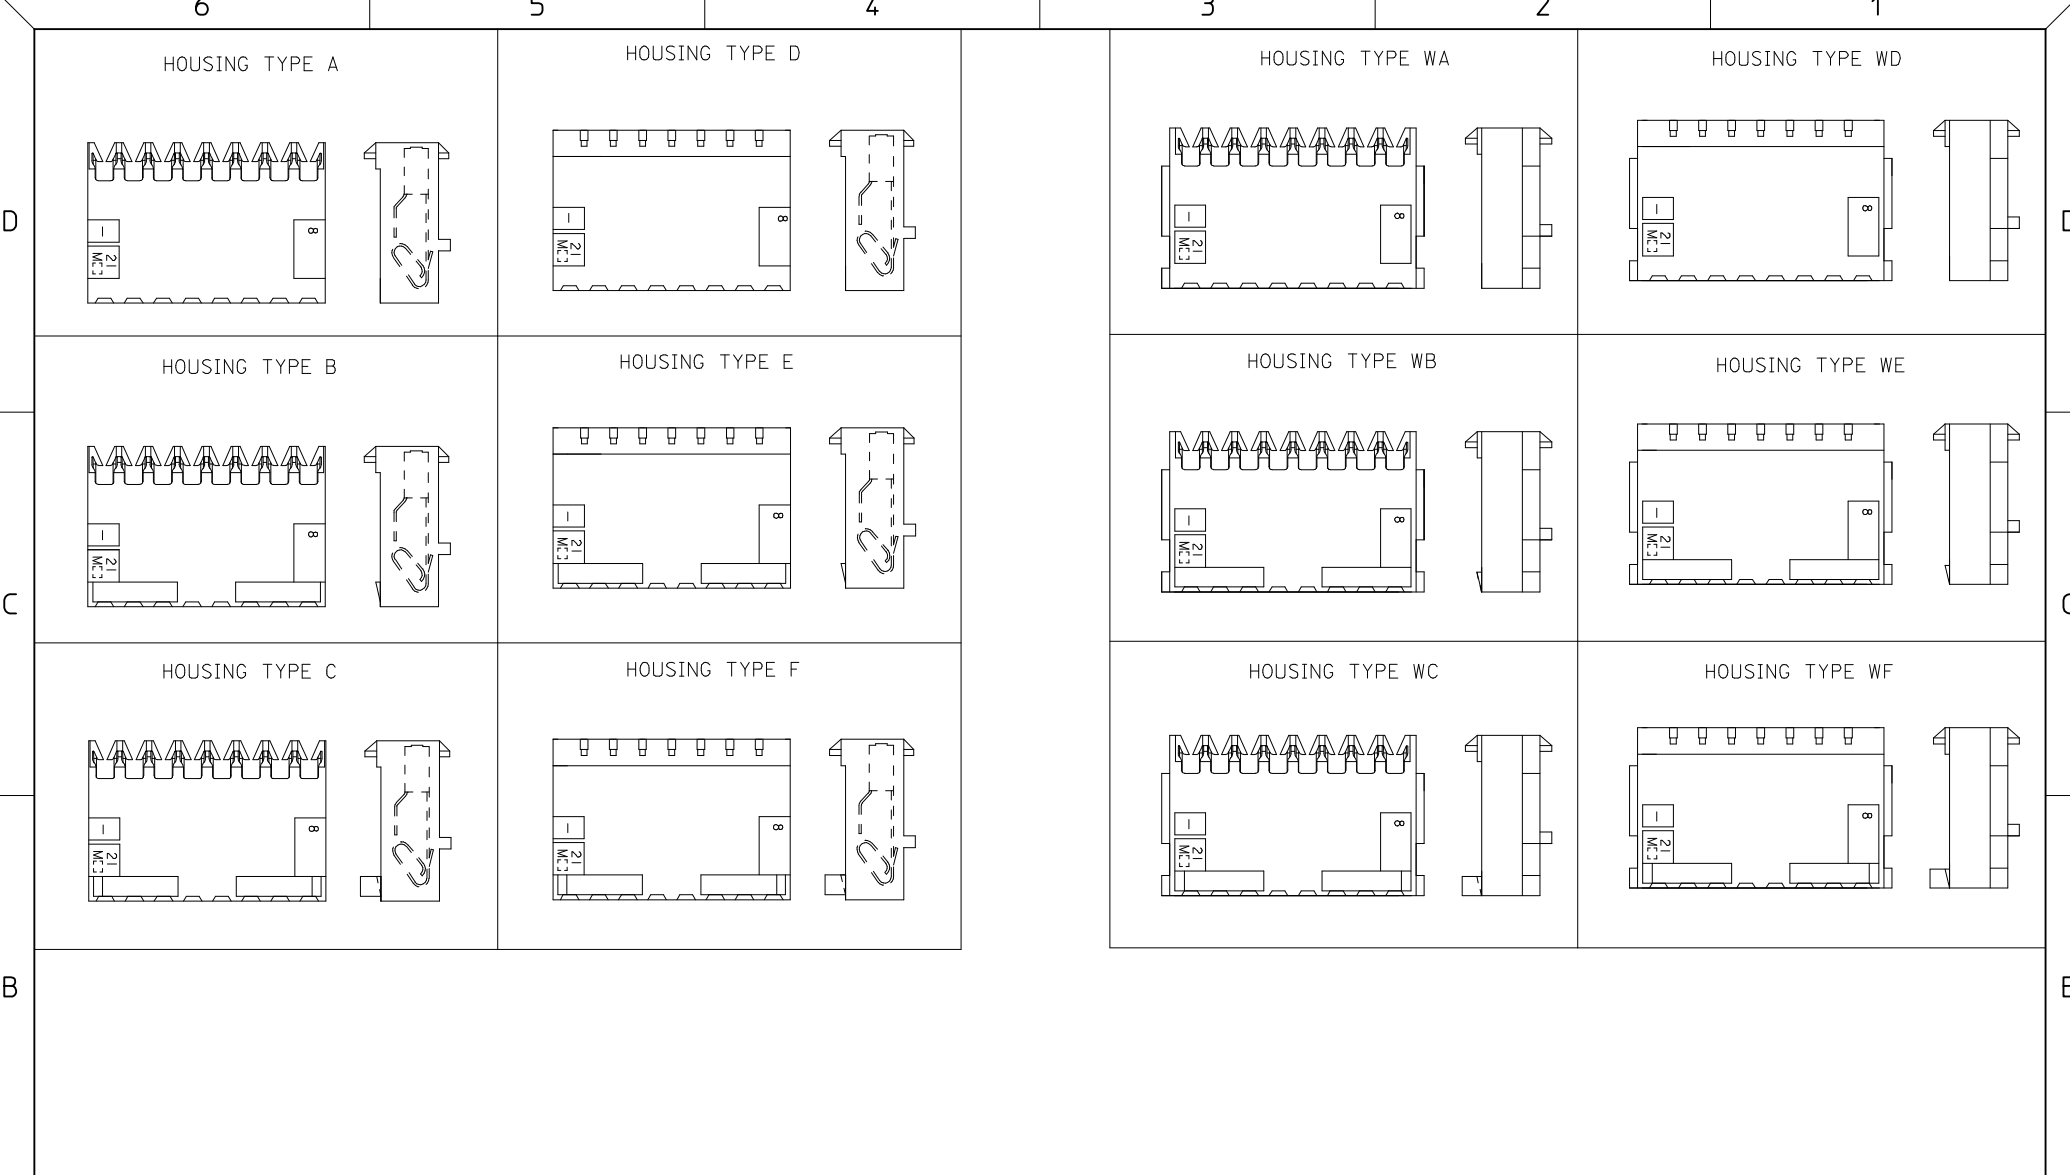

FACTORY I.D.
EC NO: UCP2009-2029
DRWN:MKIPPER 2009/02/25
CHKD:SSOUSEK 2009/02/25
APPR:FSMITH 2009/02/26
AZ7

QUALITY SYMBOLS	= 0
	= 0
DESCRIPTION	
REV	

GENERAL TOLERANCES (UNLESS SPECIFIED)		
	mm	INCH
4 PLACES	± ---	± ---
3 PLACES	± ---	± ---
2 PLACES	± ---	± ---
1 PLACE	± ---	± ---
ANGULAR ±1/2°		
DRAFT WHERE APPLICABLE MUST REMAIN WITHIN DIMENSIONS		

DIMENSION STYLE	
MM/IN	
DRAWN BY	DATE
SAMIEC	2004/04/13
CHECKED BY	DATE
SAMIEC	2004/04/13
APPROVED BY	DATE
MARGULIS	2004/04/13
MATERIAL NO.	
SEE CHART	
SIZE	
A	

SCALE	DESIGN UNITS	THIRD ANGLE PROJECTION	
---	INCH		
TITLE			
KK 100 IDT CONNECTOR ASSEMBLY			
MOLEX INCORPORATED			
DOCUMENT NO.			SHEET NO.
SD-7720-001			2 OF *
THIS DRAWING CONTAINS INFORMATION THAT IS PROPRIETARY TO MOLEX INCORPORATED AND SHOULD NOT BE USED WITHOUT WRITTEN PERMISSION