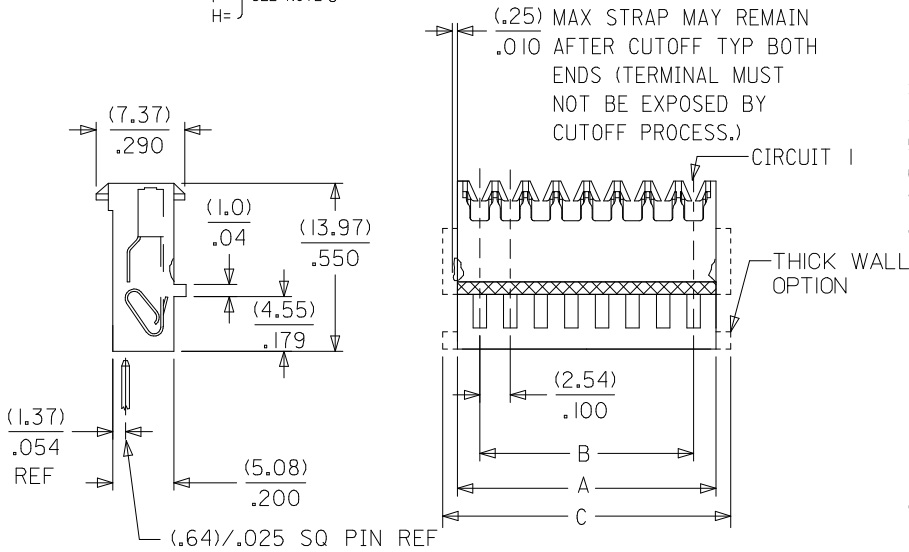

NOTES

- MATERIAL: UNFILLED NYLON, UL94V-2, MOLDED MATERIAL (CLEAR)
- FINISH:
 - (102) OVERALL TIN: (0.00508)/(0.00200 MIN OVER (0.00254)/(0.00100 MIN COPPER.
 - (208) SELECT GOLD: (0.00038)/(0.00015 MIN, * SELECT TIN: (0.00254)/(0.00100 MIN, OVERALL NICKEL UNDERPLATE: (0.00127)/(0.00050 MIN.
 - (228) SELECT GOLD: (0.00076)/(0.00030 MIN, * SELECT TIN: (0.00254)/(0.00100 MIN, OVERALL NICKEL UNDERPLATE: (0.00127)/(0.00050 MIN.
 - (501) OVERALL GOLD: (0.00051)/(0.00020 MIN OVER (0.00076)/(0.00030 MIN NICKEL
 - (502) OVERALL GOLD: (0.00051)/(0.00020 MIN OVER (0.00127)/(0.00050 MIN NICKEL.
 - (503) OVERALL GOLD: (0.00076)/(0.00030 MIN OVER (0.00127)/(0.00050 MIN NICKEL.
 - (P909) OVERALL TIN: (0.00254)/(0.00100 MIN. *THE PRIMARY SHIPPING CARTON WILL BE LABELED COMPLIANT TO RoHS DIRECTIVE 2002/95/EC AND ELV ANNEX II OF DIRECTIVE 2000/53/EC*. CARTONS WITHOUT THIS LABEL MAY CONTAIN PRODUCT WITH TIN/LEAD PLATINGS.
- PRODUCT SPECIFICATION: PS-7720-001
- PACKAGING: BULK PK-7720-001 SEE CHART
- THESE HOUSINGS ARE FOR USE WITH SINGLE 22 AWG WIRE TERMINATION ONLY
- COLOR STRIPE TO RUN LENGTH OF RIB AS SHOWN (SEE CHART FOR COLOR)
- SEE APPLICATION SPEC SMES-7720-0002 FOR ADDITIONAL INFORMATION.
- WIRE SPECIFICATIONS: SEE SMES-7720-0002 (INSUL. DIA (1.52)/(0.060 MAX)
 - SLOT SIZE A FOR USE WITH: 26 AWG SOLID, STRANDED TINNED
 - SLOT SIZE H FOR USE WITH: 28 AWG SOLID, STRANDED TINNED, AND STRANDED TOPCOAT
 - SLOT SIZE F FOR USE WITH: 24 AWG SOLID, STRANDED TINNED, AND STRANDED TOPCOAT
 - SLOT SIZE E FOR USE WITH: 26 AWG STRANDED TOPCOAT
 - SLOT SIZE G FOR USE WITH: 22 AWG STRANDED TINNED
- THIS PART CONFORMS TO CLASS B REQUIREMENTS OF COSMETIC SPECIFICATION PS-45499-002.