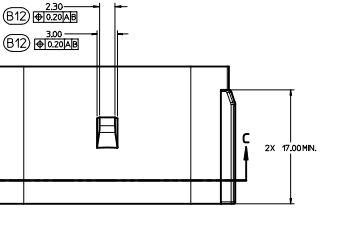

CONSTRUCTION BELOW THIS SURFACE IS NOT CONTROLLED BY EWCAP. NO PLASTIC FEATURES MAY EXTEND ABOVE THIS SURFACE.

CHANGE NUMBER	DATE	DESCRIPTION	BY	CHK
132	C5	UPDATED CALL OUT FOR THE REVISION OF GREY FROM ASME Y14.5M-1994 TO Y14.5M-2009 IN THE NOTES		
132	C4	UPDATED THE STANDARD NOTE TO THE LATEST TEMPLATE		
132	C3	ADDED PLANE 2		
132	C2	ADDED PLANE 1		
132	C1	ADDED CALL OUT CENTER PLANES ESTABLISHED BY DATUM B*	04-28-17	MV KB
095	B22	CHANGED 90 DEG SCALE TO 45 DEG 1/2		
095	B21	ADDED PARTING LINE NOTE TO DETAIL A REMOVED NOTE BACK ANGLE OPTIONAL FROM 5*		
095	B20	CORRECTED CHRYSLER GROUP LLC NOMENCLATURE		
095	B19	MOVED NOTE TO SECTION B-B		
095	B18	UPDATED NOTES		
095	B17	ADDED 0.25 MAX DRAFT ANGLE ALL AROUND		
095	B16	ADDED [5.0]		
095	B15	ADDED AT TANGENT NOTE		
095	B14	REMOVED DATUM D		
095	B13	ADDED BASIC DIMENSIONS FOR PROFILE CONTROL		
095	B12	ADDED [0.20] [A]		
095	B11	DIMENSIONED TO DATUM A		
095	B10	SEALING SURFACE DIMENSIONS MOVED TO SECTION C-C		
095	B9	ADDED SECTION C-C		
095	B8	REMOVED 15.20 AND 2.50 FROM SECTION A-A		
095	B7	ADDED DRAFT ANGLE DIRECTION		
095	B6	REMOVED 0.80 +/- 0.07 +/- 0.20 ALL AROUND		
095	B5	REPLACED WALL THICKNESS CONTROL WITH PROFILE OF A SURFACE		
095	B4	ADDED R14.7		
095	B3	ADDED 0.70 +/- 0.15 ALL AROUND		
095	B2	UPDATED CONNECTOR COLORS		
095	B1	SURFACE 9* RELOCATED TO [3.50] WAS AT 8.20	03-22-12	KC MV
095	A	RELEASED	10-31-02	DG JC

LET	REVISION RECORD	DATE	DWN	CHK
TOLERANCES UNLESS OTHERWISE SPECIFIED				
DIMENSIONS ARE IN MILLIMETERS				
ANGLES ARE IN DEGREES				
X ±0.2 Y ±0.1 Z ±0.10				

REV	4 - 1	DATE	03-22-12
BY	K.CUNNINGHAM	CHKD	M.VANSLAMBROUCK
DIRECT CONNECT INTERFACE 16 WAY (2 X 8) 1.5MM SEALED MALE			
DRAWING NUMBER	150-S-016-2-Z01	REV	E
SCALE	AS SHOWN	UNIT	MM