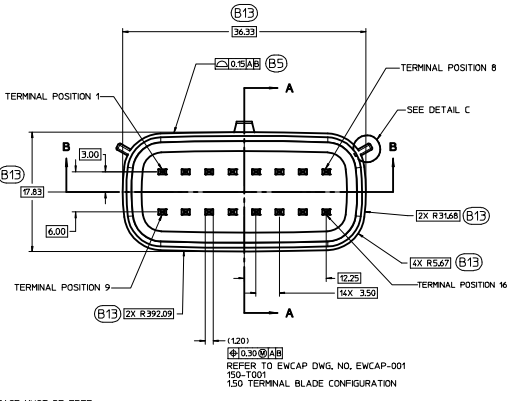

CONSTRUCTION BELOW THIS SURFACE IS NOT CONTROLLED BY EWCAP. NO PLASTIC FEATURES MAY EXTEND ABOVE THIS SURFACE.

CHANGE NUMBER	DATE	DESCRIPTION	BY	CHK
132	C5	UPDATED CALL OUT FOR THE REVISION OF GREY FROM ASME Y14.5M-1994 TO Y14.5M-2009 IN THE NOTES		
132	C4	UPDATED THE STANDARD NOTE TO THE LATEST TEMPLATE		
132	C3	ADDED PLANE 2		
132	C2	ADDED PLANE 1		
132	C1	ADDED CALL OUT CENTER PLANES ESTABLISHED BY DATUM B*	04-28-17	MV KB
095	B22	CHANGED 90 DEG SCALE TO 45 DEG 1/2		
095	B21	ADDED PARTING LINE NOTE TO DETAIL A REMOVED NOTE BACK ANGLE OPTIONAL FROM 5*		
095	B20	CORRECTED CHRYSLER GROUP LLC NOMENCLATURE		
095	B19	MOVED NOTE TO SECTION B-B		
095	B18	UPDATED NOTES		
095	B17	ADDED 0.25 MAX DRAFT ANGLE ALL AROUND		
095	B16	ADDED [5.0]		
095	B15	ADDED AT TANGENT NOTE		
095	B14	REMOVED DATUM D		
095	B13	ADDED BASIC DIMENSIONS FOR PROFILE CONTROL		
095	B12	ADDED [0.20] [A]		
095	B11	DIMENSIONED TO DATUM A		
095	B10	SEALING SURFACE DIMENSIONS MOVED TO SECTION C-C		
095	B9	ADDED SECTION C-C		
095	B8	REMOVED 15.20 AND 2.50 FROM SECTION A-A		
095	B7	ADDED DRAFT ANGLE DIRECTION		
095	B6	REMOVED 0.80 +/- 0.07 +/- 0.20 ALL AROUND		
095	B5	REPLACED WALL THICKNESS CONTROL WITH PROFILE OF A SURFACE		
095	B4	ADDED R14.7		
095	B3	ADDED 0.70 +/- 0.15 ALL AROUND		
095	B2	UPDATED CONNECTOR COLORS		
095	B1	SURFACE 9* RELOCATED TO [3.50] WAS AT 8.20	03-22-12	KC MV
095	A	RELEASED	10-31-02	DG JC

LET	REVISION RECORD	DATE	DWN	CHK
TOLERANCES UNLESS OTHERWISE SPECIFIED				
DIMENSIONS ARE IN MILLIMETERS				
ANGLES ARE IN DEGREES				
X ±0.2 Y ±0.1 Z ±0.10				

REV	4 - 1	DATE	03-22-12
BY	K.CUNNINGHAM	CHKD	M.VANSLAMBROUCK
DIRECT CONNECT INTERFACE 16 WAY (2 X 8) 1.5MM SEALED MALE			
DRAWING NUMBER	150-S-016-2-Z01	REV	E
SCALE	AS SHOWN	UNIT	MM