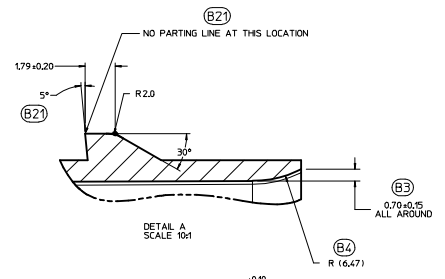

CONSTRUCTION BELOW THIS SURFACE IS NOT CONTROLLED BY EWCAP. NO PLASTIC FEATURES MAY EXTEND ABOVE THIS SURFACE.

CHANGE NUMBER	DATE	DESCRIPTION	BY	CHK
132	C5	UPDATED CALL OUT FOR THE REVISION OF GREY FROM ASME Y14.5M-1994 TO Y14.5M-2009 IN THE NOTES		
132	C4	UPDATED THE STANDARD NOTE TO THE LATEST TEMPLATE		
132	C3	ADDED PLANE 2		
132	C2	ADDED PLANE 1		
132	C1	ADDED CALL OUT CENTER PLANES ESTABLISHED BY DATUM B*	04-28-17	MV KB
095	B22	CHANGED 90 DEG SCALE TO 45 DEG 1/2		
095	B21	ADDED PARTING LINE NOTE TO DETAIL A REMOVED NOTE BACK ANGLE OPTIONAL FROM 5*		
095	B20	CORRECTED CHRYSLER GROUP LLC NOMENCLATURE		
095	B19	MOVED NOTE TO SECTION B-B		
095	B18	UPDATED NOTES		
095	B17	ADDED 0.25 MAX DRAFT ANGLE ALL AROUND		
095	B16	ADDED [5.0]		
095	B15	ADDED AT TANGENT NOTE		
095	B14	REMOVED DATUM D		
095	B13	ADDED BASIC DIMENSIONS FOR PROFILE CONTROL		
095	B12	ADDED [0.20] [A]		
095	B11	DIMENSIONED TO DATUM A		
095	B10	SEALING SURFACE DIMENSIONS MOVED TO SECTION C-C		
095	B9	ADDED SECTION C-C		
095	B8	REMOVED 15.20 AND 2.50 FROM SECTION A-A		
095	B7	ADDED DRAFT ANGLE DIRECTION		
095	B6	REMOVED 0.80 +/- 0.07 +/- 0.20 ALL AROUND		
095	B5	REPLACED WALL THICKNESS CONTROL WITH PROFILE OF A SURFACE		
095	B4	ADDED R14.7		
095	B3	ADDED 0.70 +/- 0.15 ALL AROUND		
095	B2	UPDATED CONNECTOR COLORS		
095	B1	SURFACE 9* RELOCATED TO [3.50] WAS AT 8.20	03-22-12	KC MV
095	A	RELEASED	10-31-02	DG JC

LET	REVISION RECORD	DATE	DWN	CHK
TOLERANCES UNLESS OTHERWISE SPECIFIED				
DIMENSIONS ARE IN MILLIMETERS				
ANGLES ARE IN DEGREES				
X ±0.2 Y ±0.1 Z ±0.10				

REV	4 - 1	DATE	03-22-12
BY	K.CUNNINGHAM	CHKD	M.VANSLAMBROUCK
DIRECT CONNECT INTERFACE 16 WAY (2 X 8) 1.5MM SEALED MALE			
DRAWING NUMBER	150-S-016-2-Z01	REV	E
SCALE	AS SHOWN	UNIT	MM