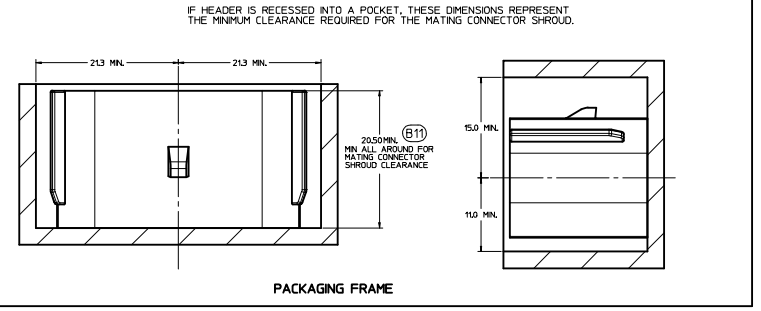

CONSTRUCTION BELOW THIS SURFACE IS NOT CONTROLLED BY EWCAP. NO PLASTIC FEATURES MAY EXTEND ABOVE THIS SURFACE.

CHANGE NUMBER	DATE	DESCRIPTION	BY	CHK
132	C5	UPDATED CALL OUT FOR THE REVISION OF GREY FROM ASME Y14.5M-1994 TO Y14.5M-2009 IN THE NOTES		
132	C4	UPDATED THE STANDARD NOTE TO THE LATEST TEMPLATE		
132	C3	ADDED PLANE 2		
132	C2	ADDED PLANE 1		
132	C1	ADDED CALL OUT CENTER PLANES ESTABLISHED BY DATUM B*	04-28-17	MV KB
095	B22	CHANGED 90 DEG SCALE TO 45 DEG 1/2		
095	B21	ADDED PARTING LINE NOTE TO DETAIL A REMOVED NOTE BACK ANGLE OPTIONAL FROM 5*		
095	B20	CORRECTED CHRYSLER GROUP LLC NOMENCLATURE		
095	B19	MOVED NOTE TO SECTION B-B		
095	B18	UPDATED NOTES		
095	B17	ADDED 0.25 MAX DRAFT ANGLE ALL AROUND		
095	B16	ADDED [5.0]		
095	B15	ADDED AT TANGENT NOTE		
095	B14	REMOVED DATUM D		
095	B13	ADDED BASIC DIMENSIONS FOR PROFILE CONTROL		
095	B12	ADDED [0.20] [A]		
095	B11	DIMENSIONED TO DATUM A		
095	B10	SEALING SURFACE DIMENSIONS MOVED TO SECTION C-C		
095	B9	ADDED SECTION C-C		
095	B8	REMOVED 15.20 AND 2.50 FROM SECTION A-A		
095	B7	ADDED DRAFT ANGLE DIRECTION		
095	B6	REMOVED 0.80 +/- 0.07 +/- 0.20 ALL AROUND		
095	B5	REPLACED WALL THICKNESS CONTROL WITH PROFILE OF A SURFACE		
095	B4	ADDED R14.7		
095	B3	ADDED 0.70 +/- 0.15 ALL AROUND		
095	B2	UPDATED CONNECTOR COLORS		
095	B1	SURFACE 9* RELOCATED TO [3.50] WAS AT 8.20	03-22-12	KC MV
095	A	RELEASED	10-31-02	DG JC

LET	REVISION RECORD	DATE	DWN	CHK
TOLERANCES UNLESS OTHERWISE SPECIFIED				
DIMENSIONS ARE IN MILLIMETERS				
ANGLES ARE IN DEGREES				
X ±0.2 Y ±0.1 Z ±0.10				

REV	4 - 1	DATE	03-22-12
BY	K.CUNNINGHAM	CHKD	M.VANSLAMBROUCK
DIRECT CONNECT INTERFACE 16 WAY (2 X 8) 1.5MM SEALED MALE			
DRAWING NUMBER	150-S-016-2-Z01	REV	E
SCALE	AS SHOWN	UNIT	MM