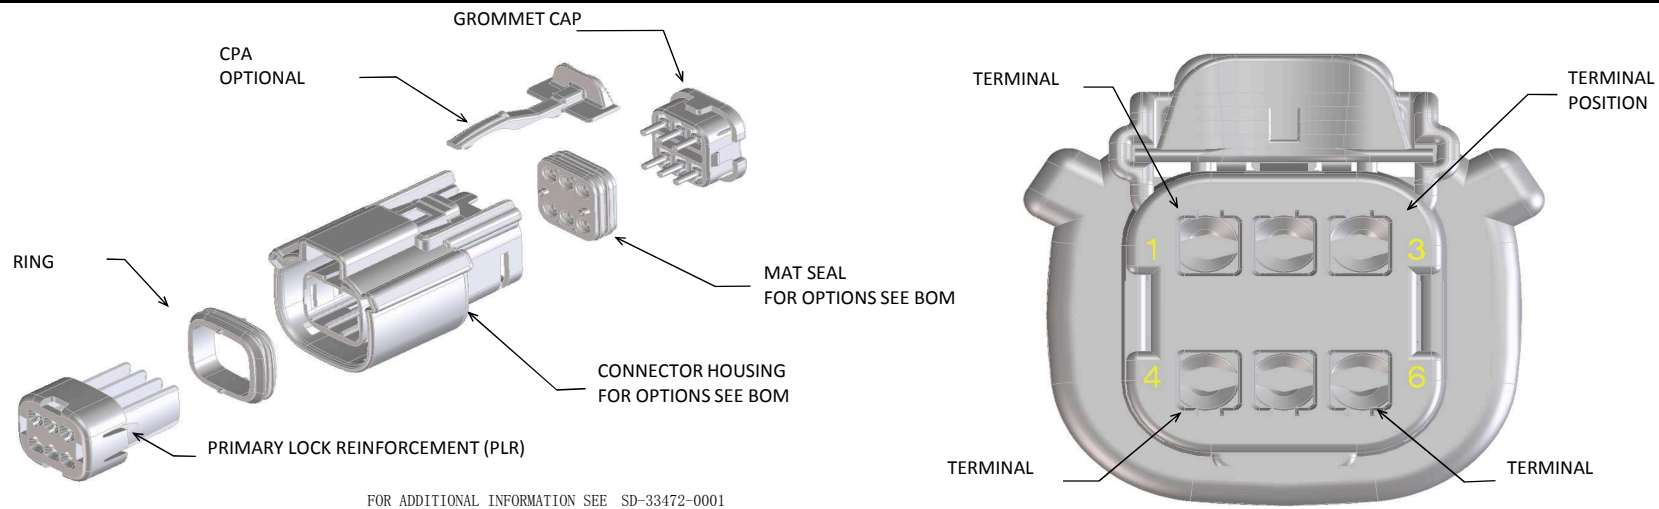

MX150 RECEPTACLE 2X3 SEALED ASSEMBLY MAT SEAL
BOM AND PIN OUT SHEET

FOR ADDITIONAL INFORMATION SEE SD-33472-0001

ABBREVIATION	DESCRIPTION	COLOR	MATERIAL
A-BLK	HOUSING, KEYING OPTION A	BLACK	SPS/NYLON GF20
B-LG	HOUSING, KEYING OPTION B	LIGHT GRAY	SPS/NYLON GF20
C-BR	HOUSING, KEYING OPTION C	BROWN	SPS/NYLON GF20
D-GR	HOUSING, KEYING OPTION D	GREEN	SPS/NYLON GF20
C-DG	HOUSING, KEYING OPTION C	DARK GRAY	SPS/NYLON GF20
D-SG	HOUSING, KEYING OPTION D	STONE GRAY	SPS/NYLON GF20
A-YW	HOUSING, KEYING OPTION A	YELLOW	SPS/NYLON GF20
A-BLK-CLIP	HOUSING, KEYING OPTION A WITH CLIPSLOT	BLACK	SPS/NYLON GF20
B-LG-CLIP	HOUSING, KEYING OPTION B WITH CLIPSLOT	LIGHT GRAY	SPS/NYLON GF20
C-BR-CLIP	HOUSING, KEYING OPTION C WITH CLIPSLOT	BROWN	SPS/NYLON GF20
D-GR-CLIP	HOUSING, KEYING OPTION D WITH CLIPSLOT	GREEN	SPS/NYLON GF20
C-DG-CLIP	HOUSING, KEYING OPTION C WITH CLIPSLOT	DARK GRAY	SPS/NYLON GF20
D-SG-CLIP	HOUSING, KEYING OPTION D WITH CLIPSLOT	STONE GRAY	SPS/NYLON GF20
A-SG-CLIP	HOUSING, KEYING OPTION A WITH CLIPSLOT	YELLOW	SPS/NYLON GF20
GC	GROMMET CAP	BLACK	SPS/NYLON GF20
PLR	PLR	NATURAL	SPS/NYLON GF20
CPA	CPA	RED	PBT GF30
M	MAT SEAL	LIGHT BLUE	INHERENTLY LUBRICATED SILICONE
R	RING SEAL	RUST RED	INHERENTLY LUBRICATED SILICONE