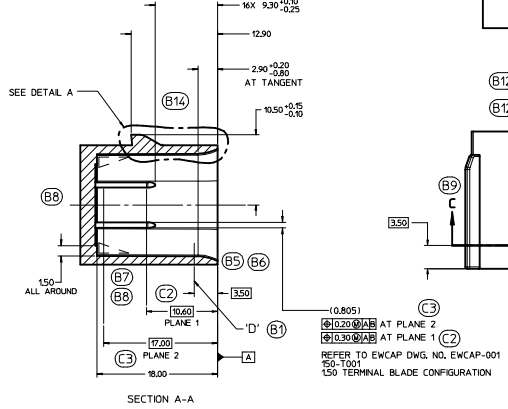

CONSTRUCTION BELOW THIS SURFACE IS NOT CONTROLLED BY EWCAP. NO PLASTIC FEATURES MAY EXTEND ABOVE THIS SURFACE.

CHANGE NUMBER	DATE	DESCRIPTION	BY	CHK
132	C5	UPDATED CALL OUT FOR THE REVISION OF GREY FROM ASME Y14.5M-1994 TO Y14.5M-2009 IN THE NOTES		
132	C4	UPDATED THE STANDARD NOTE TO THE LATEST TEMPLATE		
132	C3	ADDED PLANE 2		
132	C2	ADDED PLANE 1		
132	C1	ADDED CALL OUT CENTER PLANES ESTABLISHED BY DATUM B*	04-28-17	MV KB
095	B22	CHANGED 90 DEG SCALE TO 45 DEG 1/2		
095	B21	ADDED PARTING LINE NOTE TO DETAIL A REMOVED NOTE BACK ANGLE OPTIONAL FROM 5*		
095	B20	CORRECTED CHRYSLER GROUP LLC NOMENCLATURE		
095	B19	MOVED NOTE TO SECTION B-B		
095	B18	UPDATED NOTES		
095	B17	ADDED 0.25 MAX DRAFT ANGLE ALL AROUND		
095	B16	ADDED [5.0]		
095	B15	ADDED AT TANGENT NOTE		
095	B14	REMOVED DATUM D		
095	B13	ADDED BASIC DIMENSIONS FOR PROFILE CONTROL		
095	B12	ADDED [0.20] [A]		
095	B11	DIMENSIONED TO DATUM A		
095	B10	SEALING SURFACE DIMENSIONS MOVED TO SECTION C-C		
095	B9	ADDED SECTION C-C		
095	B8	REMOVED 15.20 AND 2.50 FROM SECTION A-A		
095	B7	ADDED DRAFT ANGLE DIRECTION		
095	B6	REMOVED 0.80 +/- 0.07 +/- 0.20 ALL AROUND		
095	B5	REPLACED WALL THICKNESS CONTROL WITH PROFILE OF A SURFACE		
095	B4	ADDED R14.7		
095	B3	ADDED 0.70 +/- 0.15 ALL AROUND		
095	B2	UPDATED CONNECTOR COLORS		
095	B1	SURFACE 9* RELOCATED TO [3.50] WAS AT 8.20	03-22-12	KC MV
095	A	RELEASED	10-31-02	DG JC

LET	REVISION RECORD	DATE	DWN	CHK
TOLERANCES UNLESS OTHERWISE SPECIFIED				
DIMENSIONS ARE IN MILLIMETERS				
ANGLES ARE IN DEGREES				
X ±0.2 Y ±0.1 Z ±0.10				

REV	4 - 1	DATE	03-22-12
BY	K.CUNNINGHAM	CHKD	M.VANSLAMBROUCK
DIRECT CONNECT INTERFACE 16 WAY (2 X 8) 1.5MM SEALED MALE			
DRAWING NUMBER	150-S-016-2-Z01	REV	E
SCALE	AS SHOWN	UNIT	MM