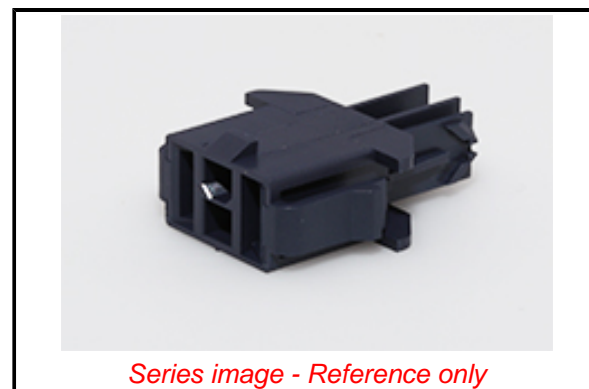

Documents:

3D Model (PDF)	Application Specification AS-172718-0000-001 (PDF)
3D Model	Packaging Specification PK-172767-0000-000 (PDF)
Drawing (PDF)	Test Summary 1727180002-TS-000 (PDF)
Product Specification 2029880001-PS-000 (PDF)	RoHS Certificate of Compliance (PDF)
Product Specification PS-172718-0000-001 (PDF)	

Agency Certification

UL EU-01109

General

Product Family	Crimp Housings
Series	172767
Application	Power, Wire-to-Board, Wire-to-Wire
Comments	See product specification for current derating information.
Overview	Mini-Fit Jr. Power Connectors
Product Name	Mini-Fit TPA2
UPC	889056262132

Physical

Circuits (maximum)	2
Color - Resin	Black
Flammability	94V-2
Gender	Plug
Glow-Wire Capable	Yes
Lock to Mating Part	Yes
Material - Resin	Nylon
Net Weight	2.000/g
Number of Rows	2
Packaging Type	Bag
Panel Mount	Yes
Pitch - Mating Interface	4.20mm
Pitch - Termination Interface	4.20mm
Polarized to Mating Part	Yes
Stackable	No
Temperature Range - Operating	-40° to +105°C

Solder Process Data

Lead-freeProcess Capability N/A

Material Info

Reference - Drawing Numbers

Application Specification	AS-172718-0000-001
Packaging Specification	PK-172767-0000-000
Product Specification	2029880001-PS-000, PS-172718-0000-001
Sales Drawing	SD-172767-0000-000
Test Summary	1727180002-TS-000

Series image - Reference only

EU ELV

Not Relevant

EU RoHS

Compliant

REACH SVHC

Not Contained Per -
D(2020)4578-DC (25
June 2020)

Halogen-Free

Status

Not Low-Halogen

For more information, please visit [Contact US](#)

China ROHS

ELV

RoHS Phthalates

China RoHS

Green Image

Not Relevant

Not Contained

Search Parts in this Series

[172767](#) Series

Mates With

Mini-Fit TPA2 Receptacle Housing [172708](#)

Mini-Fit Jr. Receptacle Housing [5557](#)

Use With

Mini-Fit TPA2 Male Terminal [172765](#) ,
[203070](#)
Mini-Fit TPA2 Retainer [172709](#)