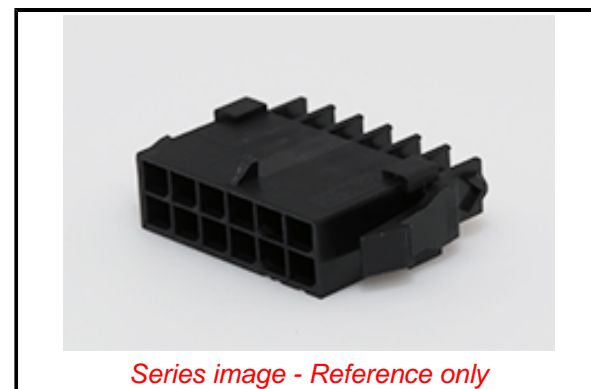

**PLEASE CHECK WWW.MOLEX.COM FOR LATEST PART INFORMATION**

**Part Number:** [2036321200](#)  
**Status:** **Active**  
**Overview:** [Micro-Fit Connector System](#)  
**Description:** Micro-Fit TPA Plug Housing, Dual Row, 12 Circuits, UL 94V-0, Low-Halogen, with Panel Mounts, Black

**Agency Certification**

CSA	LR19980
UL	ULT 00264

**General**

Product Family	Crimp Housings
Series	<a href="#">203632</a>
Application	Power, Wire-to-Wire
Comments	See Product Specification for maximum current rating by circuit size and wire AWG
Overview	<a href="#">Micro-Fit Connector System</a>
Product Name	Micro-Fit TPA
UPC	191128341325

**Physical**

Circuits (maximum)	12
Color - Resin	Black
Flammability	94V-0
Gender	Plug
Glow-Wire Capable	No
Keying to Mating Part	None
Lock to Mating Part	Yes
Material - Resin	Nylon
Net Weight	1.197/g
Number of Rows	2
Packaging Type	Bag
Panel Mount	Yes
Pitch - Mating Interface	3.00mm
Polarized to Mating Part	Yes
Stackable	No
Temperature Range - Operating	-40° to +105°C