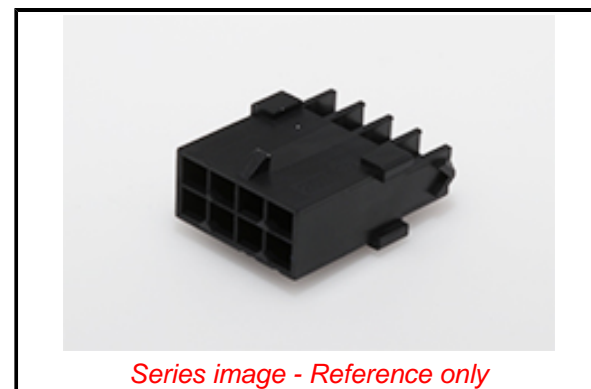

**PLEASE CHECK WWW.MOLEX.COM FOR LATEST PART INFORMATION**

**Part Number:** [2036321201](#)  
**Status:** **Active**  
**Overview:** [Micro-Fit Connector System](#)  
**Description:** Micro-Fit TPA Plug Housing, Dual Row, 12 Circuits, UL 94V-0, Low-Halogen, without Panel Mounts, Black

**Agency Certification**

CSA	LR19980
UL	ULT 00264

**General**

Product Family	Crimp Housings
Series	<a href="#">203632</a>
Application	Power, Wire-to-Wire
Comments	See Product Specification for maximum current rating by circuit size and wire AWG
Overview	<a href="#">Micro-Fit Connector System</a>
Product Name	Micro-Fit TPA
UPC	191128341462

**Physical**

Circuits (maximum)	12
Color - Resin	Black
Flammability	94V-0
Gender	Plug
Glow-Wire Capable	No
Keying to Mating Part	None
Lock to Mating Part	Yes
Material - Resin	Nylon
Net Weight	1.095/g
Number of Rows	2
Packaging Type	Bag
Panel Mount	No
Pitch - Mating Interface	3.00mm
Polarized to Mating Part	Yes
Stackable	No
Temperature Range - Operating	-40° to +105°C