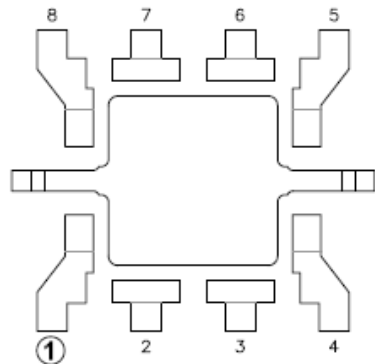

## Pre Change

LF STRIP DENSITY: x140  
LF PAD SIZE: 95x130 mils  
LEAD LOCK: NO

## Post Change

LF STRIP DENSITY: x320  
LF PAD SIZE: 95x130 mils  
LEAD LOCK: YES

LF STRIP DENSITY: x140  
LF PAD SIZE: 90x90 mils  
LEAD LOCK: NO

LF STRIP DENSITY: x320  
LF PAD SIZE: 90x90 mils  
LEAD LOCK: YES