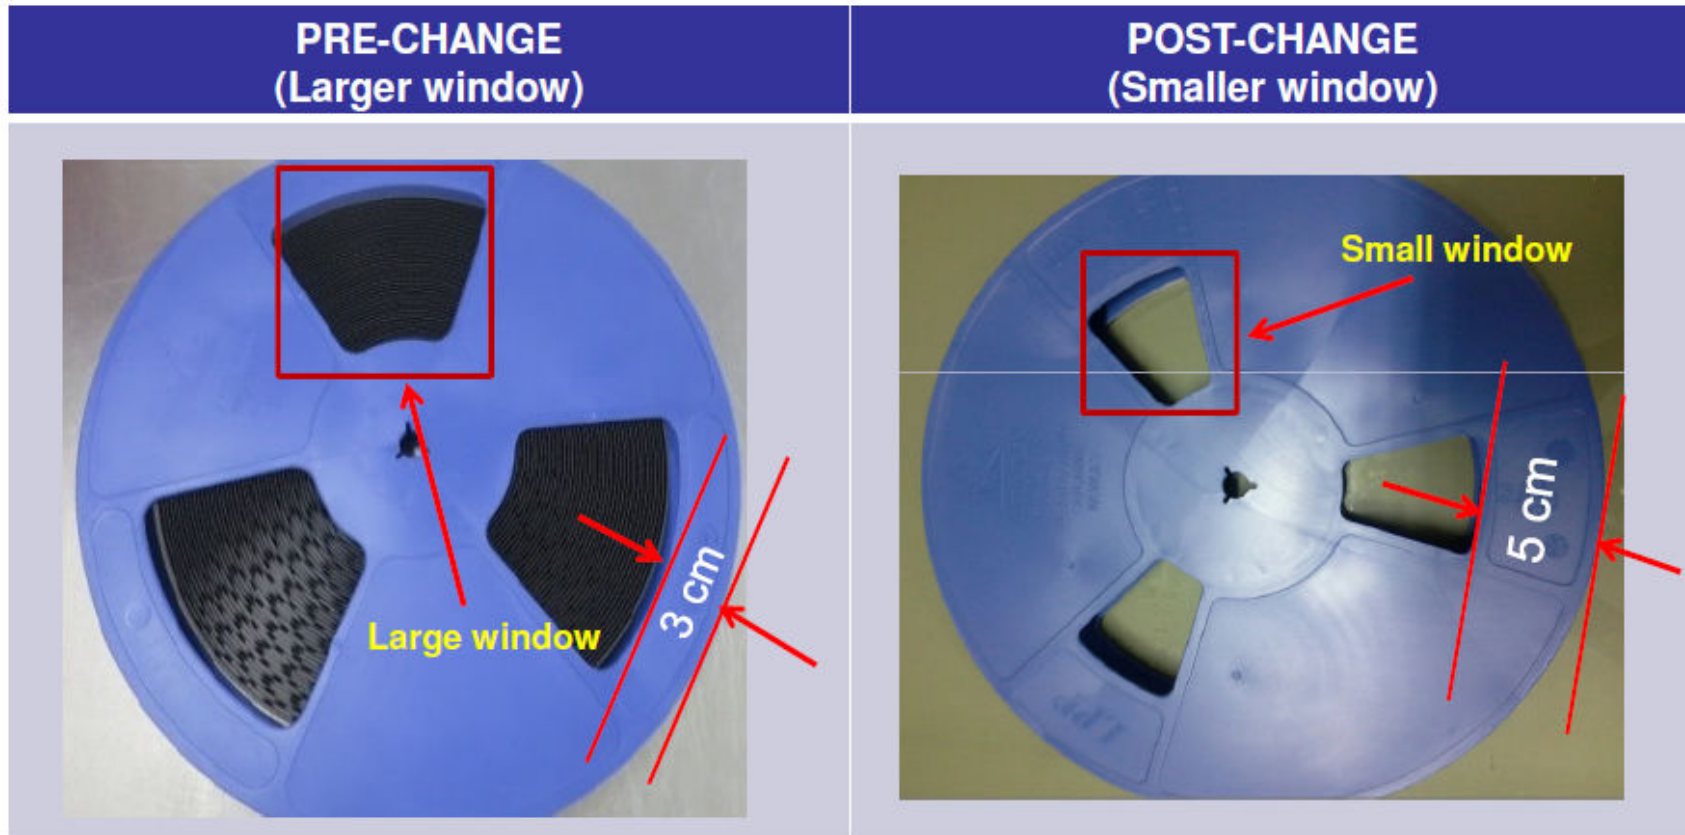

Plastic Reel Pre and Post Change

Fig 1. Current and new design of plastic reel