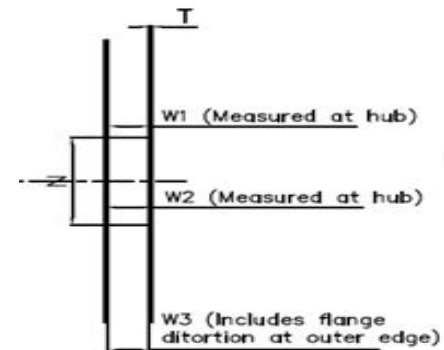

TEST 1: DIMENSIONAL MEASUREMENT vs EIA-481-D (S/S : 4 Reels per width)

Unit : mm

PART NO.	TEST	Reel diameter A	Guide width B	Hole diameter C	D	Wall Thickness T	W1	W2
R13-12-04-E	EIA-481-D	609 (max)	1.50 (min)	12.80 - 13.50	20.20 (min)	1.80	12.40 - 14.40	18.40
	New Plastic reel (Small Window)	330	1.50	13.00	20.20	2.50	12.40	18.40
R13-16-04-E	EIA-481-D	609 (max)	1.50 (min)	12.80 - 13.50	20.20 (min)	1.80	16.40 - 18.40	22.40
	New Plastic reel (Small Window)	330	1.50	13.00	20.20	2.50	16.40	22.40
R13-24-04-E	EIA-481-D	609 (max)	1.50 (min)	12.80 - 13.50	20.20 (min)	1.80	24.40 - 26.40	30.40
	New Plastic reel (Small Window)	330	1.50	13.00	20.20	2.50	24.40	30.40
R13-32-04-E	EIA-481-D	609 (max)	1.50 (min)	12.80 - 13.50	20.20 (min)	1.80	32.40 - 34.40	38.40
	New Plastic reel (Small Window)	330	1.50	13.00	20.20	2.50	32.40	38.40
R13-44-04-E	EIA-481-D	609 (max)	1.50 (min)	12.80 - 13.50	20.20 (min)	1.80	44.40 - 46.40	50.40
	New Plastic reel (Small Window)	330	1.50	13.00	20.20	2.50	44.40	50.40