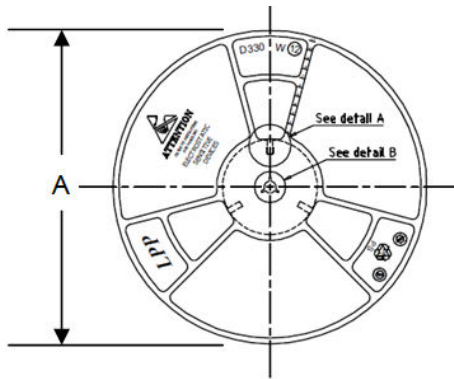

TEST 1: DIMENSIONAL MEASUREMENT vs EIA-481-D (S/S : 4 Reels per width)

Unit : mm

PART NO.	TEST	Reel diameter A	Guide width B	Hole diameter C	D	Wall Thickness T	W1	W2
R13-12-04-E	EIA-481-D	609 (max)	1.50 (min)	12.80 - 13.50	20.20 (min)	1.80	12.40 - 14.40	18.40
	New Plastic reel (Small Window)	330	1.50	13.00	20.20	2.50	12.40	18.40
R13-16-04-E	EIA-481-D	609 (max)	1.50 (min)	12.80 - 13.50	20.20 (min)	1.80	16.40 - 18.40	22.40
	New Plastic reel (Small Window)	330	1.50	13.00	20.20	2.50	16.40	22.40
R13-24-04-E	EIA-481-D	609 (max)	1.50 (min)	12.80 - 13.50	20.20 (min)	1.80	24.40 - 26.40	30.40
	New Plastic reel (Small Window)	330	1.50	13.00	20.20	2.50	24.40	30.40
R13-32-04-E	EIA-481-D	609 (max)	1.50 (min)	12.80 - 13.50	20.20 (min)	1.80	32.40 - 34.40	38.40
	New Plastic reel (Small Window)	330	1.50	13.00	20.20	2.50	32.40	38.40
R13-44-04-E	EIA-481-D	609 (max)	1.50 (min)	12.80 - 13.50	20.20 (min)	1.80	44.40 - 46.40	50.40
	New Plastic reel (Small Window)	330	1.50	13.00	20.20	2.50	44.40	50.40