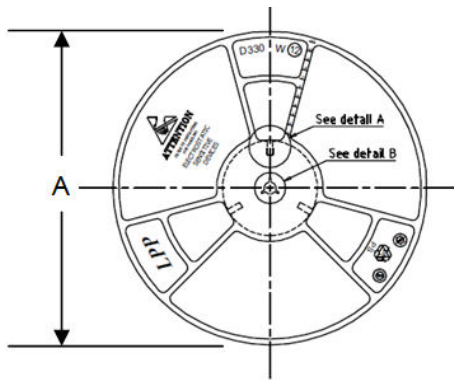

TEST 1: DIMENSIONAL MEASUREMENT vs EIA-481-D (S/S : 4 Reels per width)

Unit : mm

PART NO.	TEST	Reel diameter A	Guide width B	Hole diameter C	D	Wall Thickness T	W1	W2
R13-12-04-E	EIA-481-D	609 (max)	1.50 (min)	12.80 - 13.50	20.20 (min)	1.80	12.40 - 14.40	18.40
	New Plastic reel (Small Window)	330	1.50	13.00	20.20	2.50	12.40	18.40
R13-16-04-E	EIA-481-D	609 (max)	1.50 (min)	12.80 - 13.50	20.20 (min)	1.80	16.40 - 18.40	22.40
	New Plastic reel (Small Window)	330	1.50	13.00	20.20	2.50	16.40	22.40
R13-24-04-E	EIA-481-D	609 (max)	1.50 (min)	12.80 - 13.50	20.20 (min)	1.80	24.40 - 26.40	30.40
	New Plastic reel (Small Window)	330	1.50	13.00	20.20	2.50	24.40	30.40
R13-32-04-E	EIA-481-D	609 (max)	1.50 (min)	12.80 - 13.50	20.20 (min)	1.80	32.40 - 34.40	38.40
	New Plastic reel (Small Window)	330	1.50	13.00	20.20	2.50	32.40	38.40
R13-44-04-E	EIA-481-D	609 (max)	1.50 (min)	12.80 - 13.50	20.20 (min)	1.80	44.40 - 46.40	50.40
	New Plastic reel (Small Window)	330	1.50	13.00	20.20	2.50	44.40	50.40