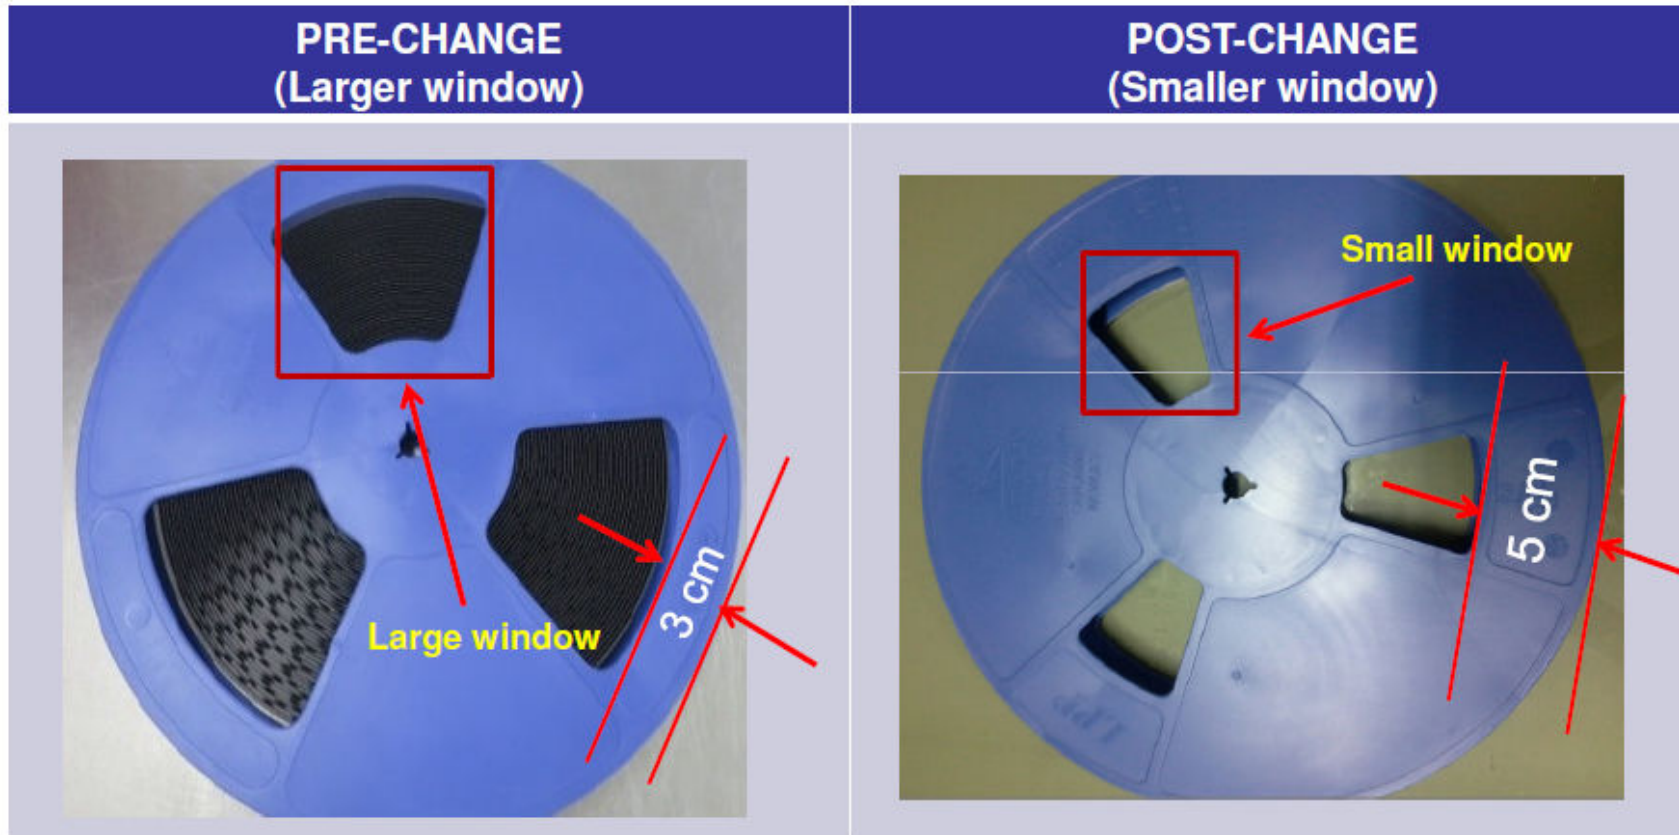

Plastic Reel Pre and Post Change

Fig 1. Current and new design of plastic reel