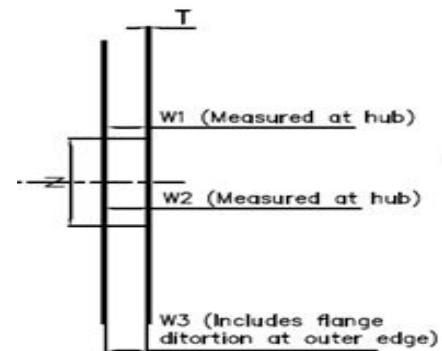

TEST 1: DIMENSIONAL MEASUREMENT vs EIA-481-D (S/S : 4 Reels per width)

Unit : mm

PART NO.	TEST	Reel diameter A	Guide width B	Hole diameter C	D	Wall Thickness T	W1	W2
R13-12-04-E	EIA-481-D	609 (max)	1.50 (min)	12.80 - 13.50	20.20 (min)	1.80	12.40 - 14.40	18.40
	New Plastic reel (Small Window)	330	1.50	13.00	20.20	2.50	12.40	18.40
R13-16-04-E	EIA-481-D	609 (max)	1.50 (min)	12.80 - 13.50	20.20 (min)	1.80	16.40 - 18.40	22.40
	New Plastic reel (Small Window)	330	1.50	13.00	20.20	2.50	16.40	22.40
R13-24-04-E	EIA-481-D	609 (max)	1.50 (min)	12.80 - 13.50	20.20 (min)	1.80	24.40 - 26.40	30.40
	New Plastic reel (Small Window)	330	1.50	13.00	20.20	2.50	24.40	30.40
R13-32-04-E	EIA-481-D	609 (max)	1.50 (min)	12.80 - 13.50	20.20 (min)	1.80	32.40 - 34.40	38.40
	New Plastic reel (Small Window)	330	1.50	13.00	20.20	2.50	32.40	38.40
R13-44-04-E	EIA-481-D	609 (max)	1.50 (min)	12.80 - 13.50	20.20 (min)	1.80	44.40 - 46.40	50.40
	New Plastic reel (Small Window)	330	1.50	13.00	20.20	2.50	44.40	50.40