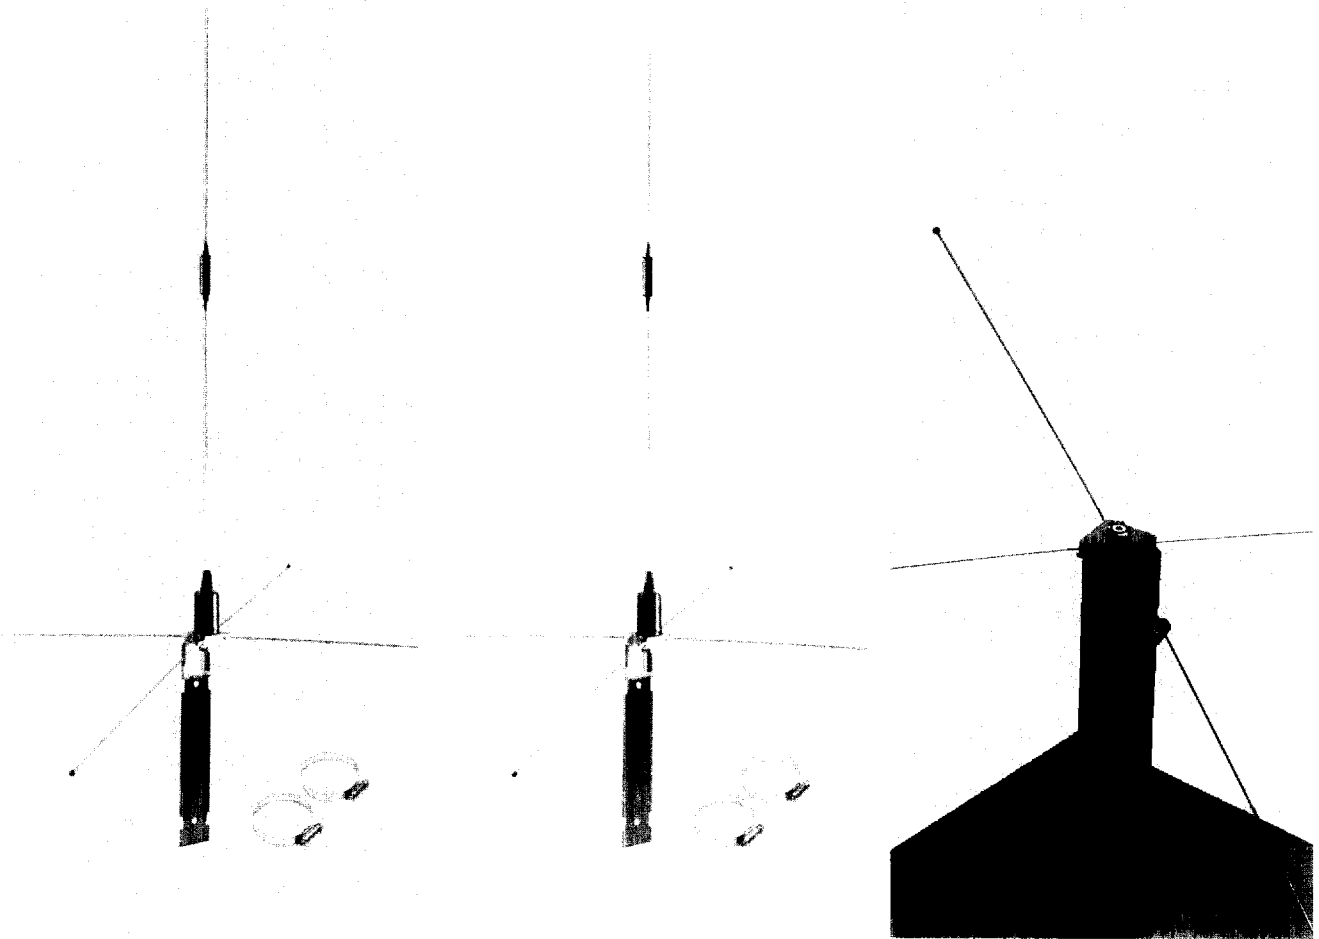

# Base Station Antennas

MODEL	FREQUENCY
BSA DC 450	450-470 MHz
<b>GAIN</b>	4.5dB
<b>TYPE</b>	DC ground
<b>VSWR</b>	1.5:1 or less
<b>WHIP</b>	Chrome
<b>POWER RATING</b>	200 watts
<b>DIMENSION</b>	32" H
<b>FEED CONNECTION</b>	UHF FEMALE
<b>WINDLOAD</b>	100 MPH

MODEL	FREQUENCY
BSA 406 C	406-420 MHz
BSA 440 C	440-460 MHz
BSA 430 C	450-470 MHz
BSA 470 C	470-490 MHz
BSA 490 C	490-512 MHz
<b>GAIN</b>	4.5dB
<b>TYPE</b>	5/8 over 1/2 wave
<b>VSWR</b>	1.5:1 or less
<b>WHIP</b>	100 Chrome
<b>POWER RATING</b>	200 watts
<b>DIMENSION</b>	32" H
<b>FEED CONNECTION</b>	UHF FEMALE
<b>WINDLOAD</b>	100 mph