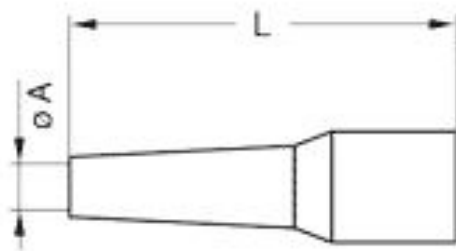

SUMMARY

Wires

Low	0
High	0
Coax	0
Triax	0
Quad	0
Fiber	0
Fluidic	0

Image is for illustrative purpose only

Download

[Request a quote](#)

[Catalog](#)

Series	00
Termination type	No contacts / Accessory
IP rating	0
Cable Ø	2.80 - 3.10 mm
Status	active
Alternative part	

TECHNICAL DETAILS

Mechanics

Shell Style/Model	GMD*: Bend relief Blue
Keying	No keying
Housing Material	Thermoplastic polyurethane elastomer(Desmopan 786)
Variant	A : Blue
Weight	.30 g

Performance

Configuration
Insulator
Rated Current

DRAWINGS

Draws

No keying

Dimensions

	A	L
mm.	2.8	22
in.	0.11	0.87

RECOMMENDED BY LEMO

Tools

None